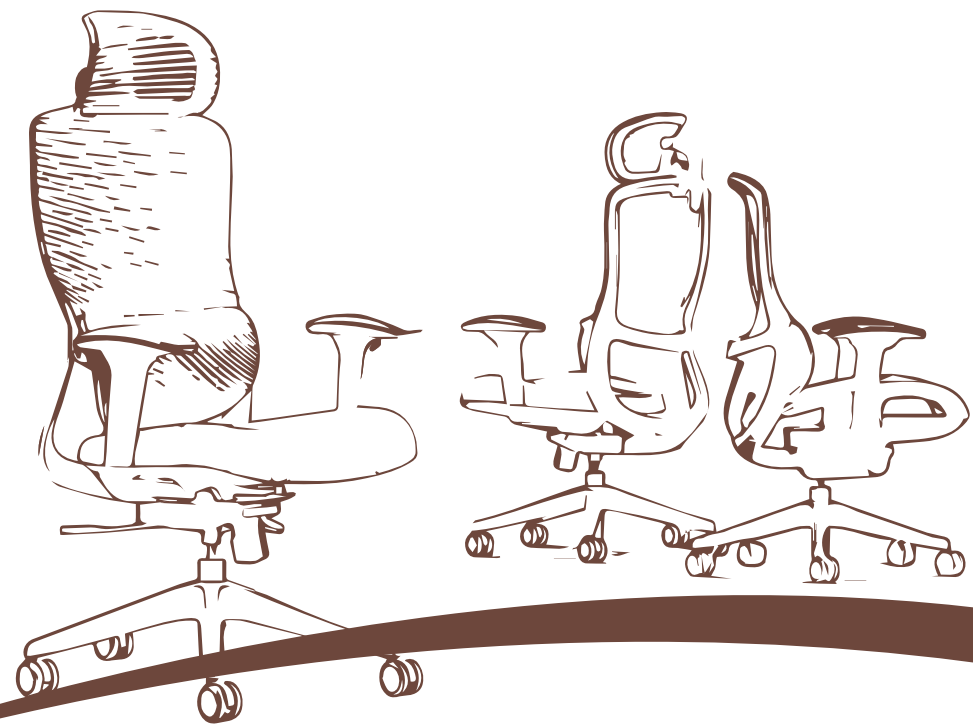

Karman

kano

800BAFCO

www.baftco.com

**CURVILINEAR
AESTHETIC FEELING
COMFORTABLE WORKING
EXPERIENCE**

Double Support for your Lower Back

1. Double back frame structure, upper and lower body, lower back adaptive.
2. Chase back and hold the waist for better support.
3. Rely on automatic rebound and support the waist.
4. Self-adaptive lifting and rotating adjustment head rest.

SHOW YOUR CHARISMA AT WORK

The era of efficiency, tolerance has become a rare quality,
but also a kind of ability. Carmen has just the right amount of support to give you the comfort of a soft embrace,
so lean back and rest for a better start.