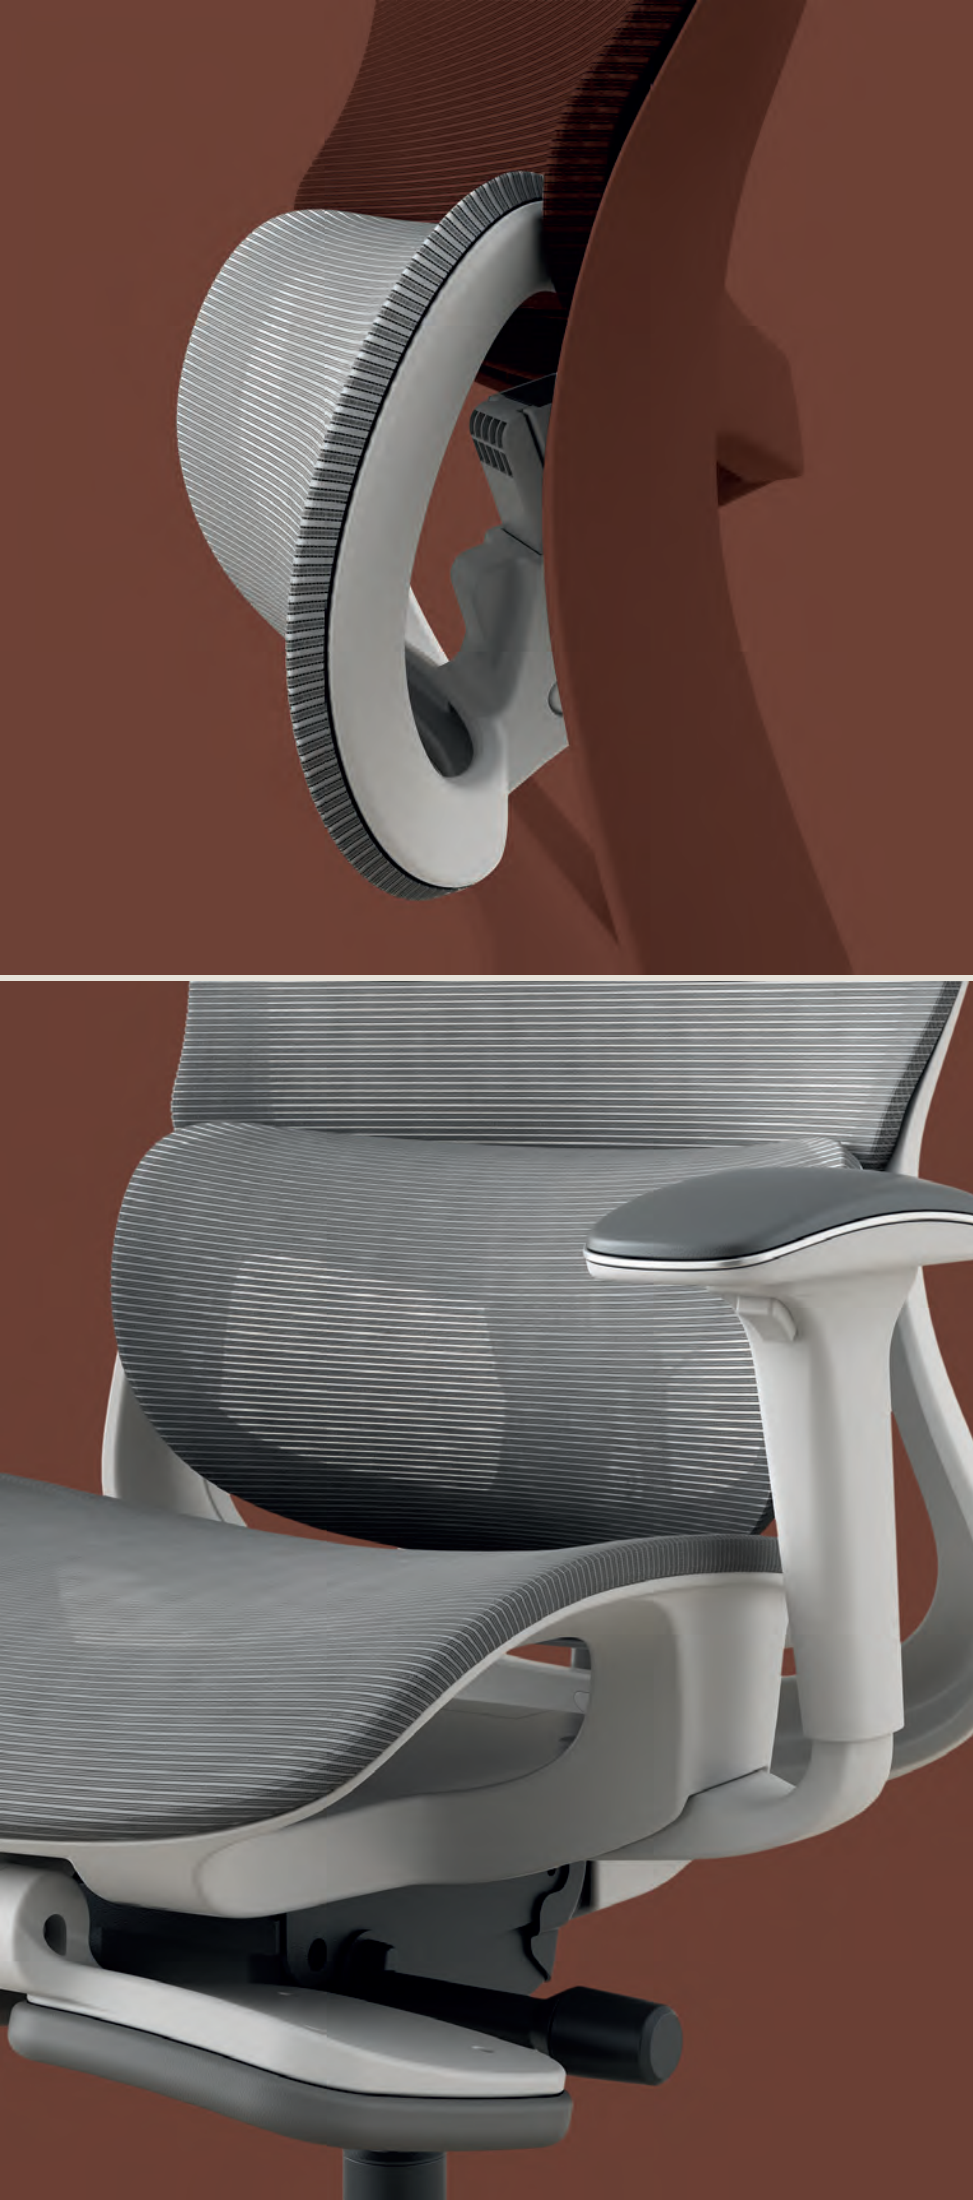

Karman

kano

800BAFCO

www.baftco.com

**CURVILINEAR
AESTHETIC FEELING
COMFORTABLE WORKING
EXPERIENCE**

Double Support for your Lower Back

1. Double back frame structure, upper and lower body, lower back adaptive.
2. Chase back and hold the waist for better support.
3. Rely on automatic rebound and support the waist.
4. Self-adaptive lifting and rotating adjustment head rest.

SHOW YOUR CHARISMA AT WORK

The era of efficiency, tolerance has become a rare quality,
but also a kind of ability. Carmen has just the right amount of support to give you the comfort of a soft embrace,
so lean back and rest for a better start.

EKM84.SW

EKM60.SW

EKM62.SW

Mesh back

Fabric seat