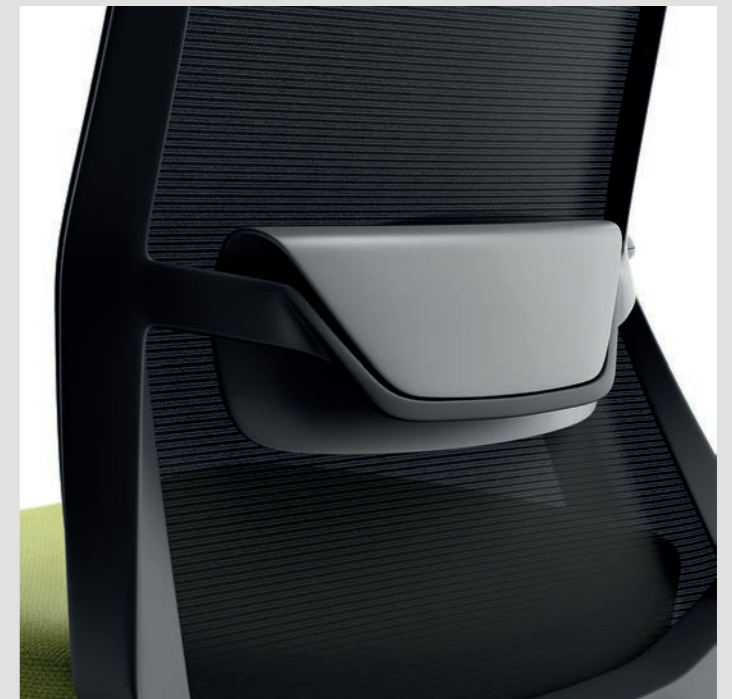

FROM EVERY DETAIL

To give you a pleasing sense of comfort.