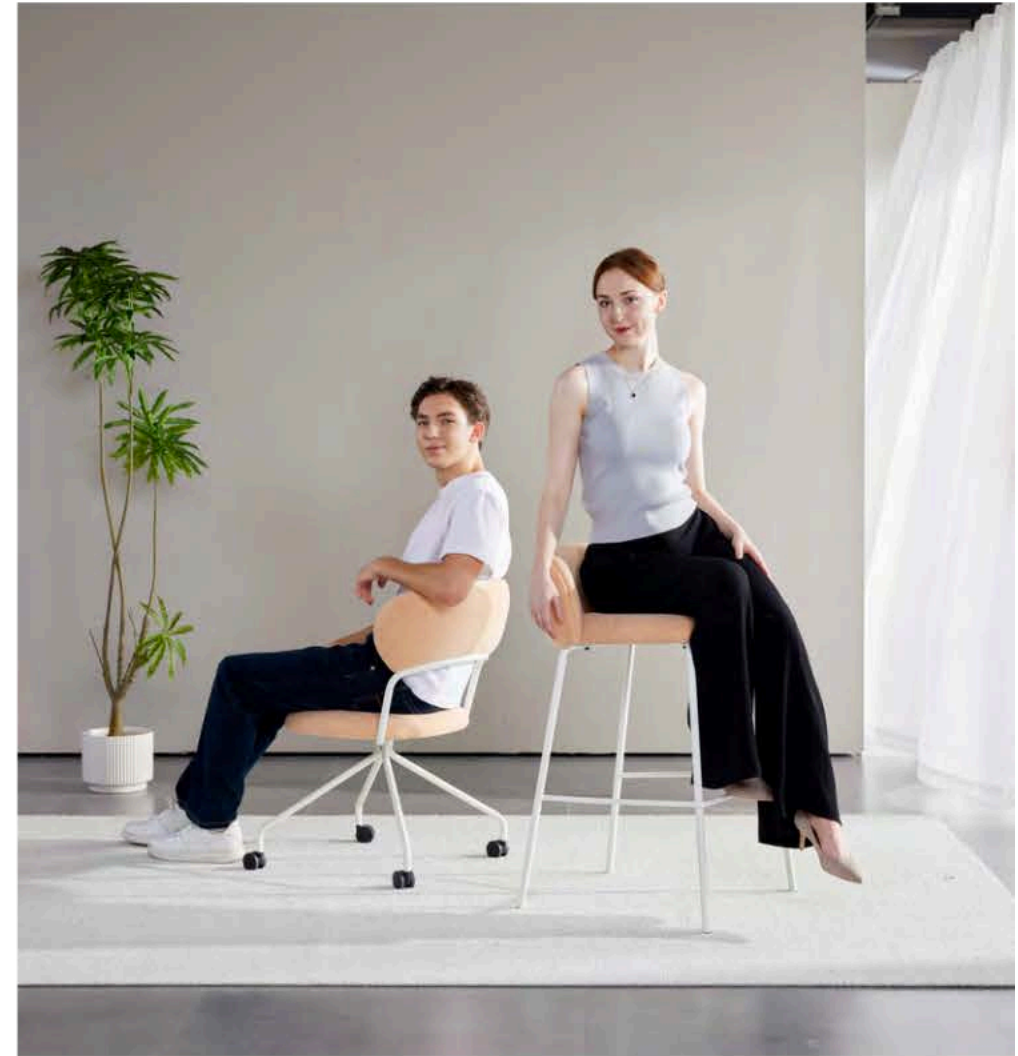

KYAN

kano

800BAFCO

www.bafco.com

flexible

Clean lines outline
a dynamic beauty.
Sculpted curves exudes
a vibrant youthful vibe.

ENJOY COMFORT
AND FLEXIBILITY

Comfort

Yurelin enhances the spatial style with modern design and serves every user with a comfortable sitting experience. Recharge your body, reset your mind—switch from hustle to unwind in one sleek move.

Product Line