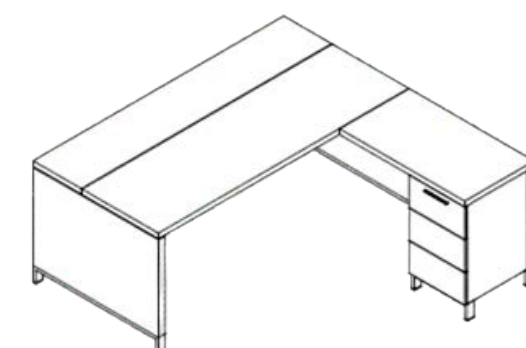

**EXECUTIVE PRESIDENTIAL DESK
WITH CREENZA RETURN**

CZ - 1800/2000/2200 x 1850mm

EXECUTIVE DESKS WITH OPEN SHELF
AND PULL-OUT DRAWERS
OS - 1600/1800/2000 x 1800mm

**EXECUTIVE DESKS WITH HANGING
FIXED PEDESTAL**
FP - 1600/1800/2000 x 1800mm

EXECUTIVE STRAIGHT DESK
SD - 1400/1600 x 800 or 1800x900mm

**EXECUTIVE DESKS WITH OPEN SHELF
AND PULL-OUT DRAWERS**
OS - 1600/1800/2000 x 1800mm

MEETING TABLES

Executive Architecture, Refined.

A contemporary collection designed to define leadership spaces with precision, warmth, and authority.