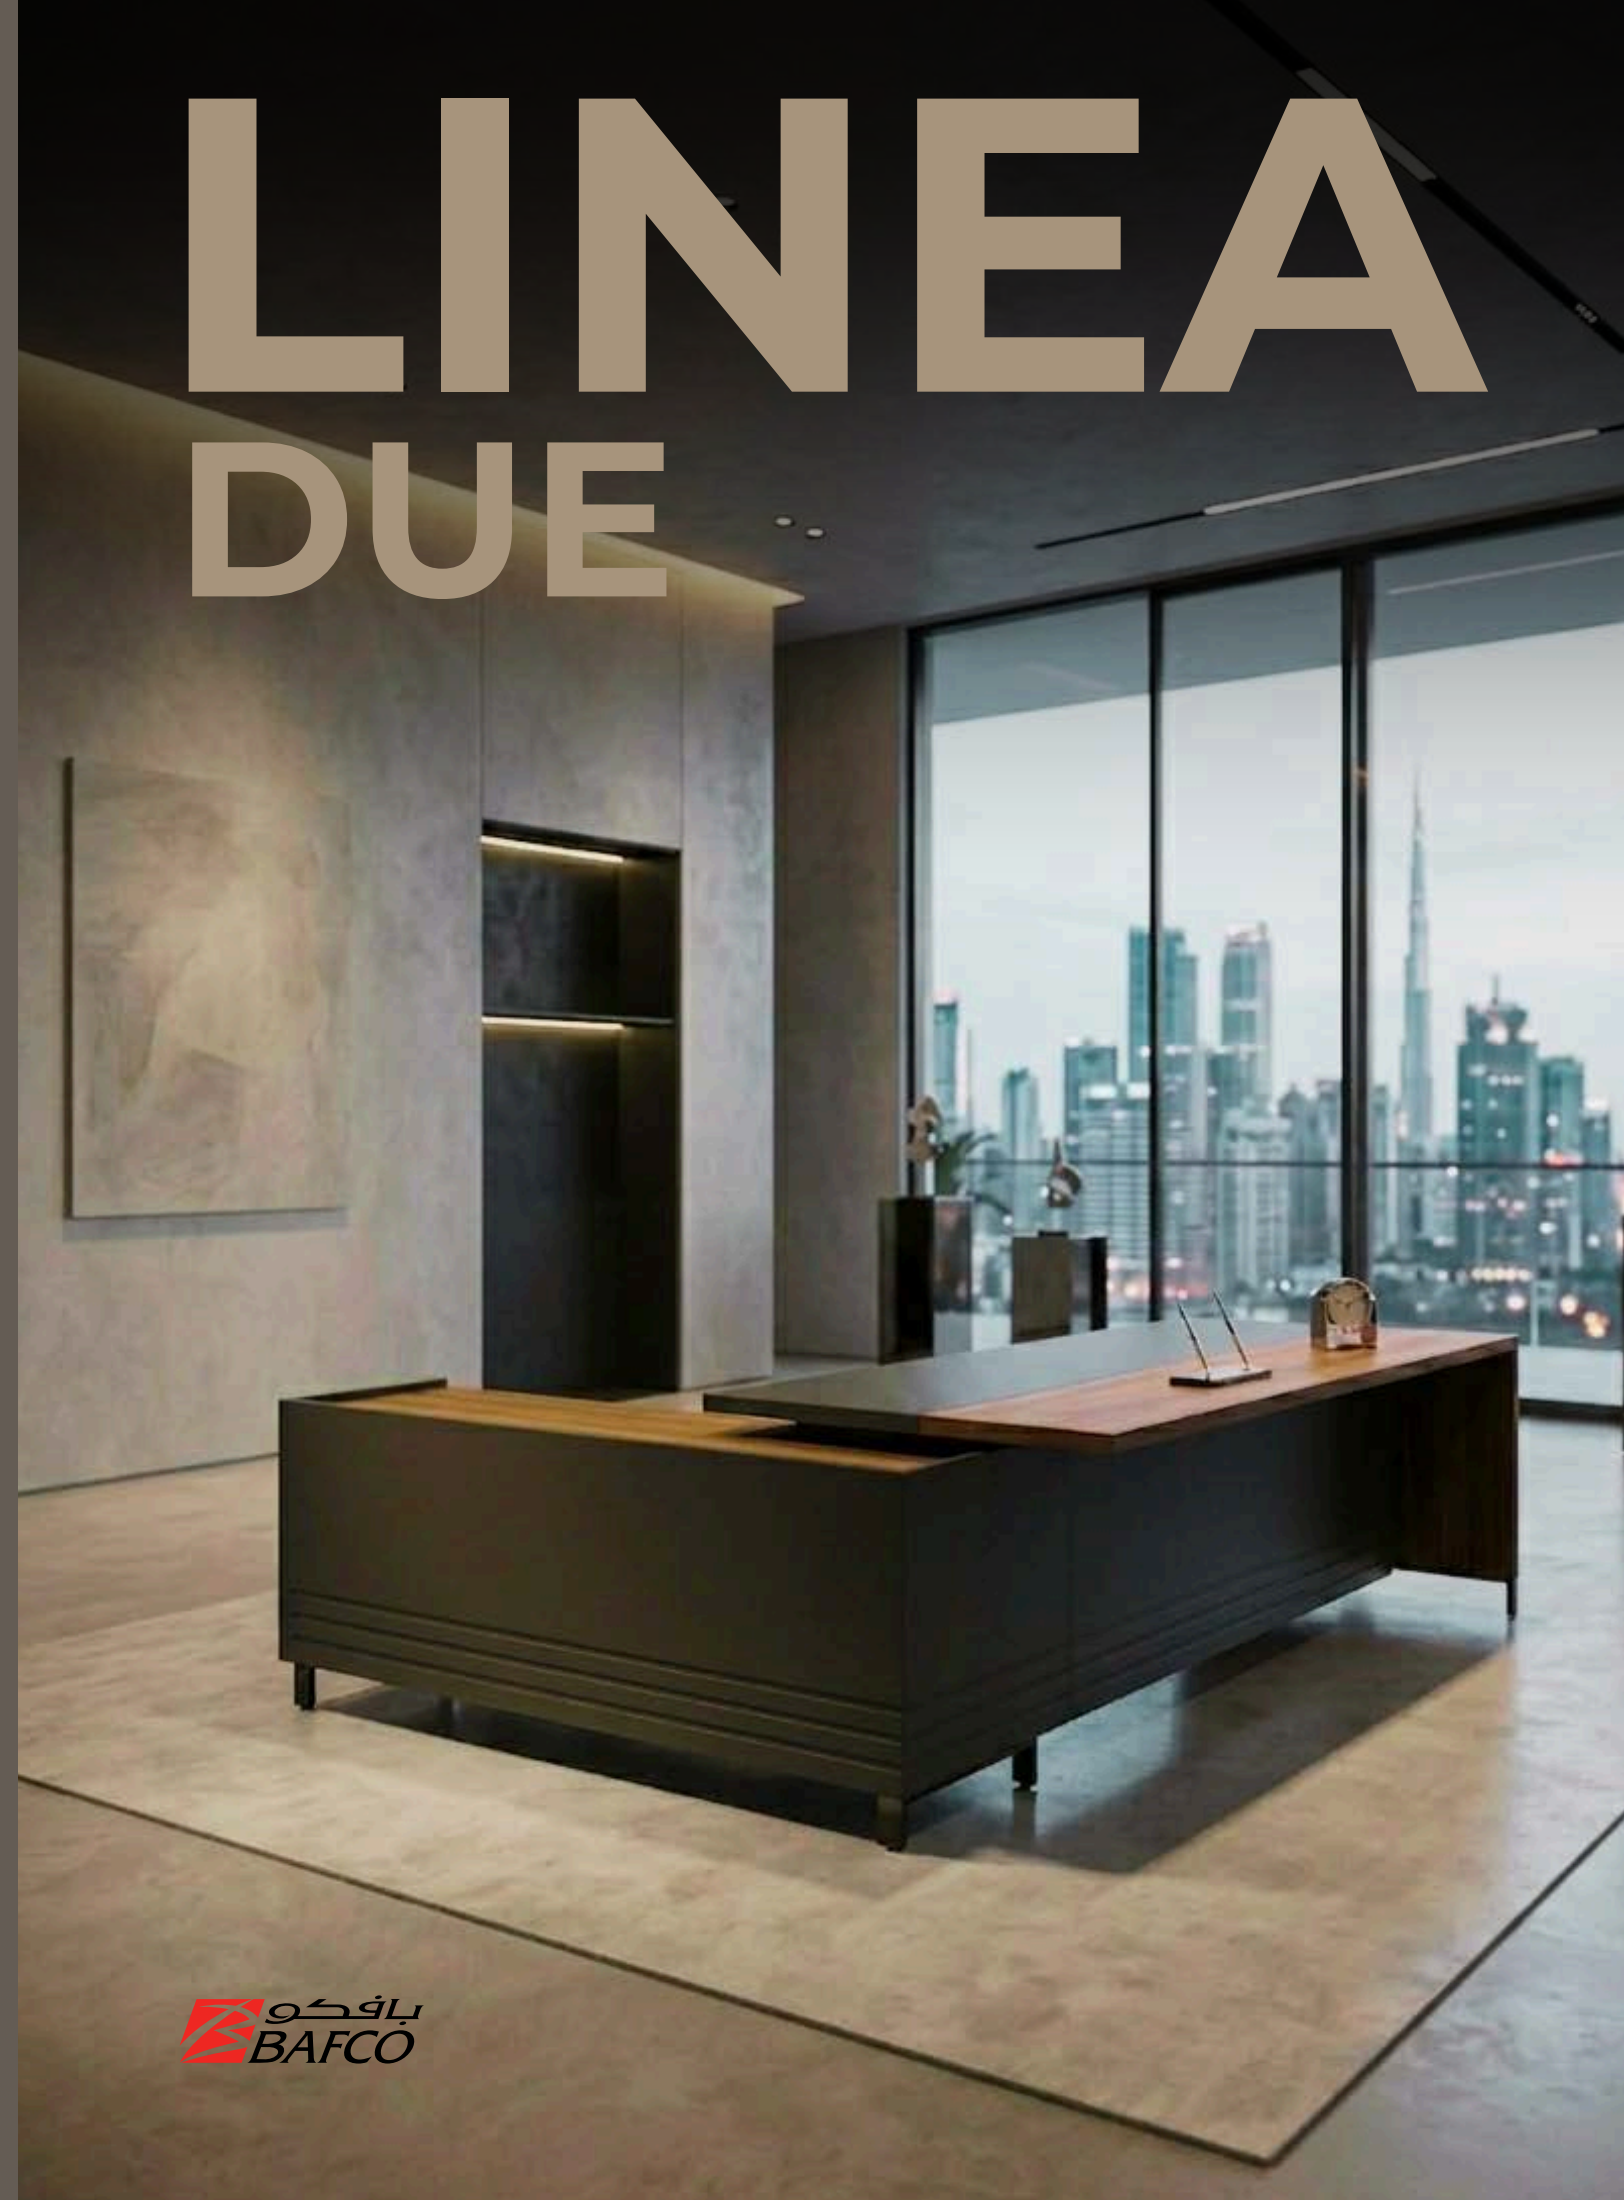

LINEA DUE

800BAFCO
www.bafco.com