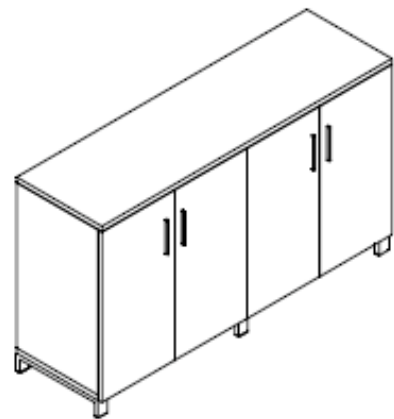

CONFERENCE TABLES
2400/3200/4000/4800 x 1200mm

SQUARE MEETING TABLES
D1200mm / D1400mm

ROUND MEETING TABLES
1200 x 1200mm / 1400 x 1400mm

Material Warmth with Contemporary Precision

Carefully selected finishes create a workspace
that feels both luxurious and timeless.

EXECUTIVE STORAGES

Tall Cabinet
1600 x 470, H1437mm

Credenza
1600 x 470, H920mm

Small Cabinet
800 x 470, H920mm

FINSA

Spain

Choose from a wide range of eco-friendly finishes and colors to match your workspace aesthetic.