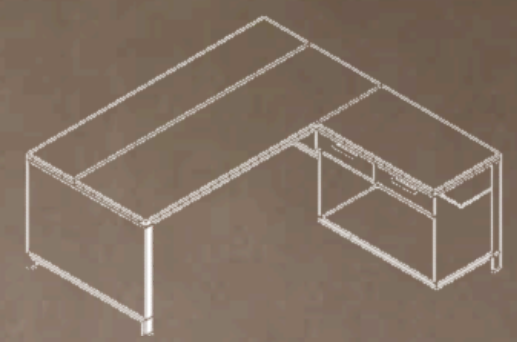

**EXECUTIVE PRESIDENTIAL DESK
WITH CREENZA RETURN**

CZ - 1800/2000/2200 x 1850mm

EXECUTIVE DESKS WITH OPEN SHELF
AND PULL-OUT DRAWERS
OS - 1600/1800/2000 x 1800mm

**EXECUTIVE DESKS WITH HANGING
FIXED PEDESTAL**
FP - 1600/1800/2000 x 1800mm

EXECUTIVE STRAIGHT DESK
SD - 1400/1600 x 800 or 1800x900mm

**EXECUTIVE DESKS WITH OPEN SHELF
AND PULL-OUT DRAWERS**
OS - 1600/1800/2000 x 1800mm

MEETING TABLES

Executive Architecture, Refined.

A contemporary collection designed to define leadership spaces with precision, warmth, and authority.