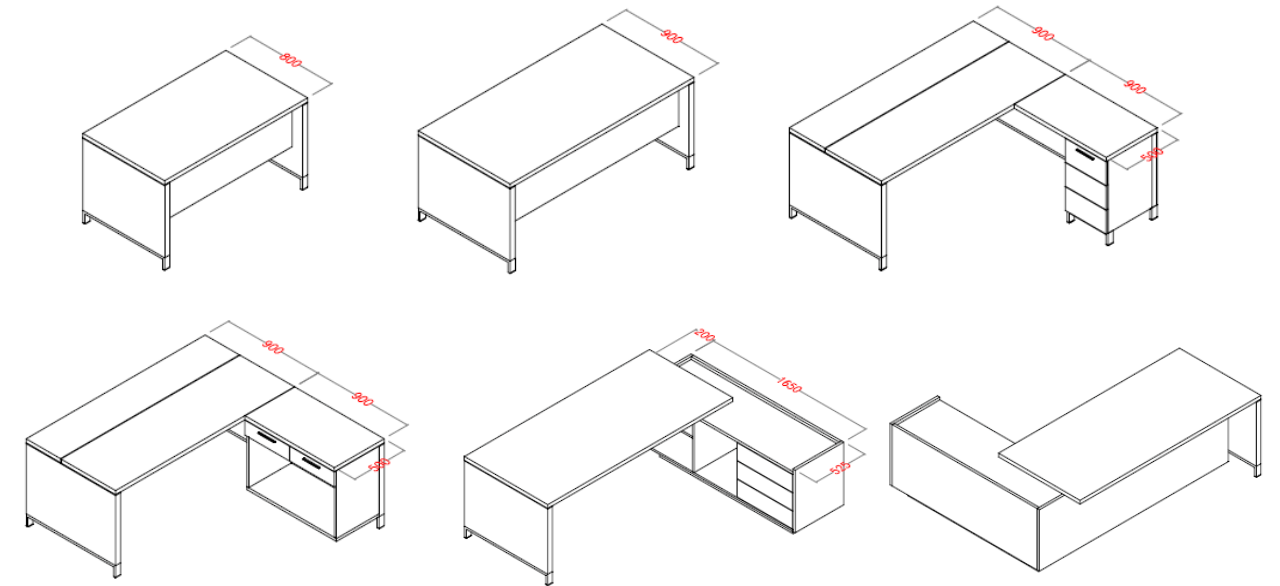

LINEA DUE

Product Line

EXECUTIVE DESKS

SD - 1400/1600 x 800 or 1800x900mm
FP - 1600/1800/2000 x 1800mm
OS - 1600/1800/2000 x 1800mm
CZ - 1800/2000/2200 x 1850mm

S-LDMX-001 up to 008
S-LDMX-009 up to 014
S-LDMX-015 up to 020
S-LDMX-021 up to 035