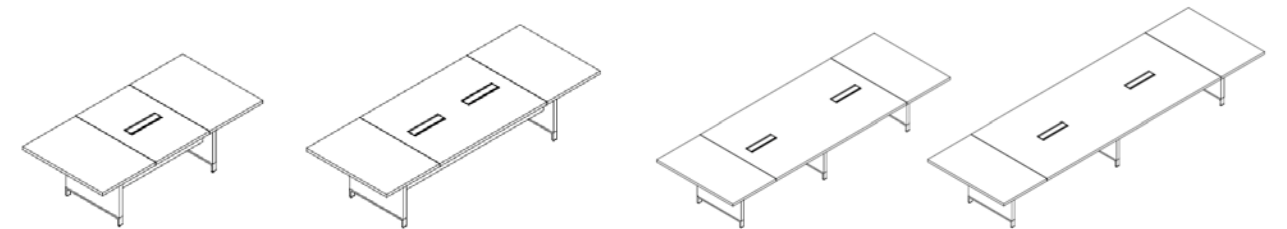

LINEA DUE

Product Line

EXECUTIVE DESKS

SD - 1400/1600 x 800 or 1800x900mm
FP - 1600/1800/2000 x 1800mm
OS - 1600/1800/2000 x 1800mm
CZ - 1800/2000/2200 x 1850mm

S-LDMX-001 up to 008
S-LDMX-009 up to 014
S-LDMX-015 up to 020
S-LDMX-021 up to 035