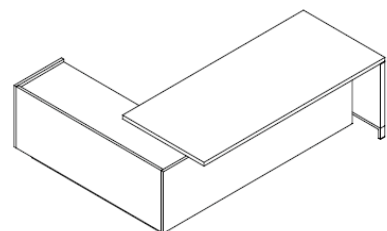

**EXECUTIVE PRESIDENTIAL DESK
WITH CREENZA RETURN**

CZ - 1800/2000/2200 x 1850mm

EXECUTIVE DESKS WITH OPEN SHELF
AND PULL-OUT DRAWERS
OS - 1600/1800/2000 x 1800mm

**EXECUTIVE DESKS WITH HANGING
FIXED PEDESTAL**
FP - 1600/1800/2000 x 1800mm

EXECUTIVE STRAIGHT DESK
SD - 1400/1600 x 800 or 1800x900mm

**EXECUTIVE DESKS WITH OPEN SHELF
AND PULL-OUT DRAWERS**
OS - 1600/1800/2000 x 1800mm

MEETING TABLES

Executive Architecture, Refined.

A contemporary collection designed to define leadership spaces with precision, warmth, and authority.