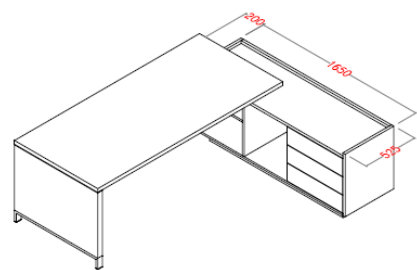

**EXECUTIVE PRESIDENTIAL DESK
WITH CREENZA RETURN**

CZ - 1800/2000/2200 x 1850mm

EXECUTIVE DESKS WITH OPEN SHELF
AND PULL-OUT DRAWERS
OS - 1600/1800/2000 x 1800mm

**EXECUTIVE DESKS WITH HANGING
FIXED PEDESTAL**
FP - 1600/1800/2000 x 1800mm

EXECUTIVE STRAIGHT DESK
SD - 1400/1600 x 800 or 1800x900mm

**EXECUTIVE DESKS WITH OPEN SHELF
AND PULL-OUT DRAWERS**
OS - 1600/1800/2000 x 1800mm

MEETING TABLES

Executive Architecture, Refined.

A contemporary collection designed to define leadership spaces with precision, warmth, and authority.