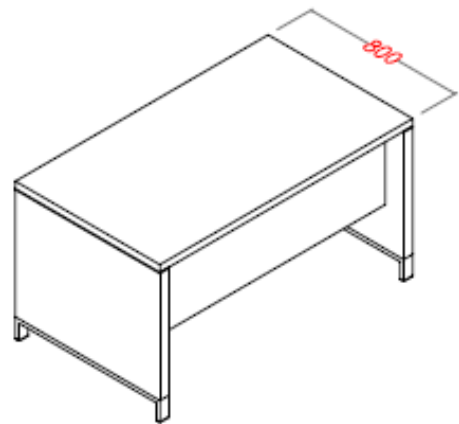

**EXECUTIVE PRESIDENTIAL DESK
WITH CREENZA RETURN**

CZ - 1800/2000/2200 x 1850mm

EXECUTIVE DESKS WITH OPEN SHELF
AND PULL-OUT DRAWERS
OS - 1600/1800/2000 x 1800mm

**EXECUTIVE DESKS WITH HANGING
FIXED PEDESTAL**
FP - 1600/1800/2000 x 1800mm

EXECUTIVE STRAIGHT DESK
SD - 1400/1600 x 800 or 1800x900mm

**EXECUTIVE DESKS WITH OPEN SHELF
AND PULL-OUT DRAWERS**
OS - 1600/1800/2000 x 1800mm

MEETING TABLES

Executive Architecture, Refined.

A contemporary collection designed to define leadership spaces with precision, warmth, and authority.