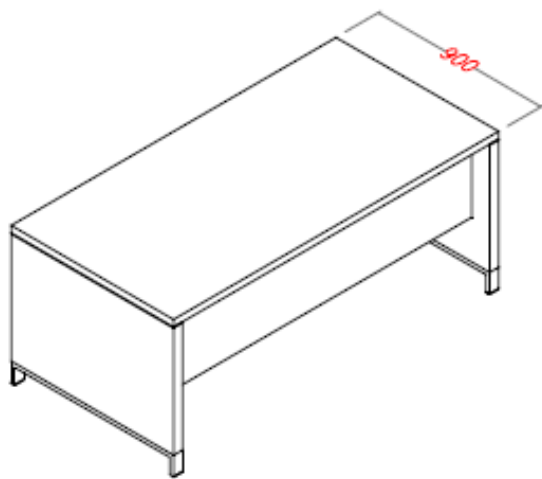

**EXECUTIVE PRESIDENTIAL DESK
WITH CREENZA RETURN**

CZ - 1800/2000/2200 x 1850mm

EXECUTIVE DESKS WITH OPEN SHELF
AND PULL-OUT DRAWERS
OS - 1600/1800/2000 x 1800mm

**EXECUTIVE DESKS WITH HANGING
FIXED PEDESTAL**
FP - 1600/1800/2000 x 1800mm

EXECUTIVE STRAIGHT DESK
SD - 1400/1600 x 800 or 1800x900mm

**EXECUTIVE DESKS WITH OPEN SHELF
AND PULL-OUT DRAWERS**
OS - 1600/1800/2000 x 1800mm

MEETING TABLES

Executive Architecture, Refined.

A contemporary collection designed to define leadership spaces with precision, warmth, and authority.