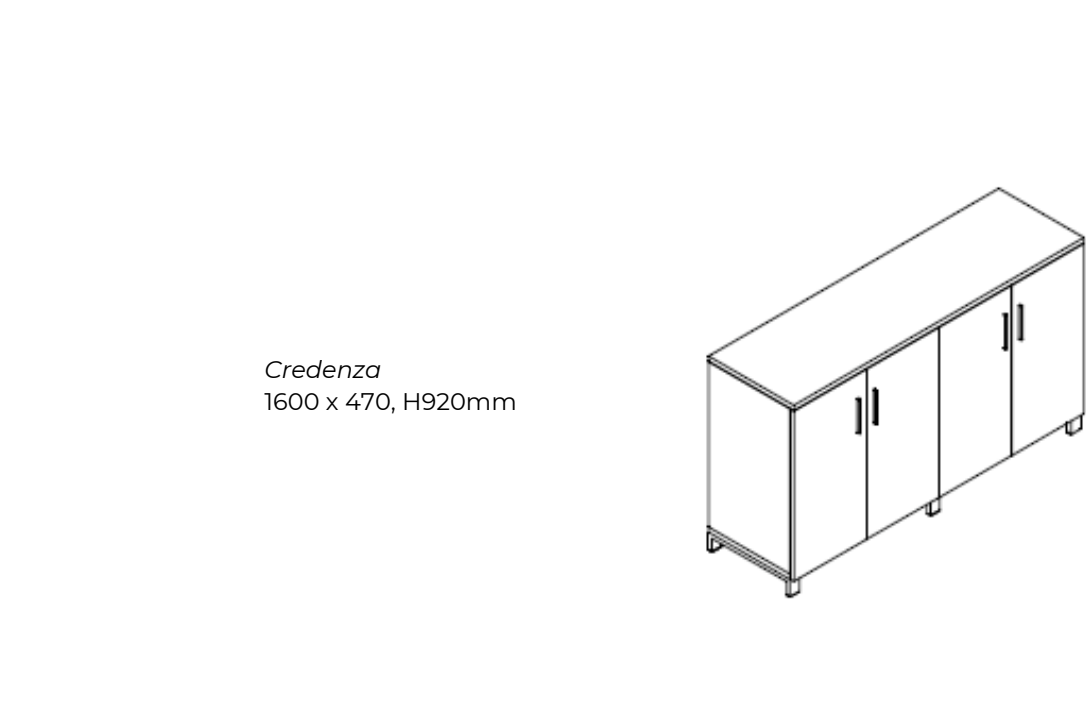

Credenza
1600 x 470, H920mm