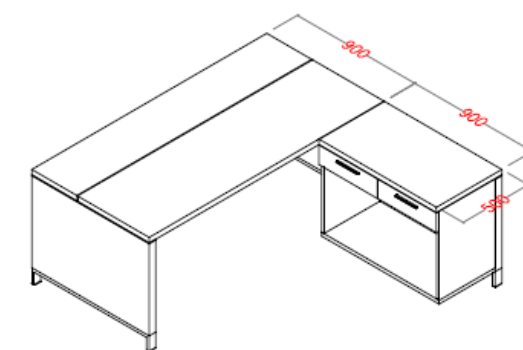

**EXECUTIVE PRESIDENTIAL DESK
WITH CREENZA RETURN**

CZ - 1800/2000/2200 x 1850mm

EXECUTIVE DESKS WITH OPEN SHELF
AND PULL-OUT DRAWERS
OS - 1600/1800/2000 x 1800mm

**EXECUTIVE DESKS WITH HANGING
FIXED PEDESTAL**
FP - 1600/1800/2000 x 1800mm

EXECUTIVE STRAIGHT DESK
SD - 1400/1600 x 800 or 1800x900mm

**EXECUTIVE DESKS WITH OPEN SHELF
AND PULL-OUT DRAWERS**
OS - 1600/1800/2000 x 1800mm

MEETING TABLES

Executive Architecture, Refined.

A contemporary collection designed to define leadership spaces with precision, warmth, and authority.