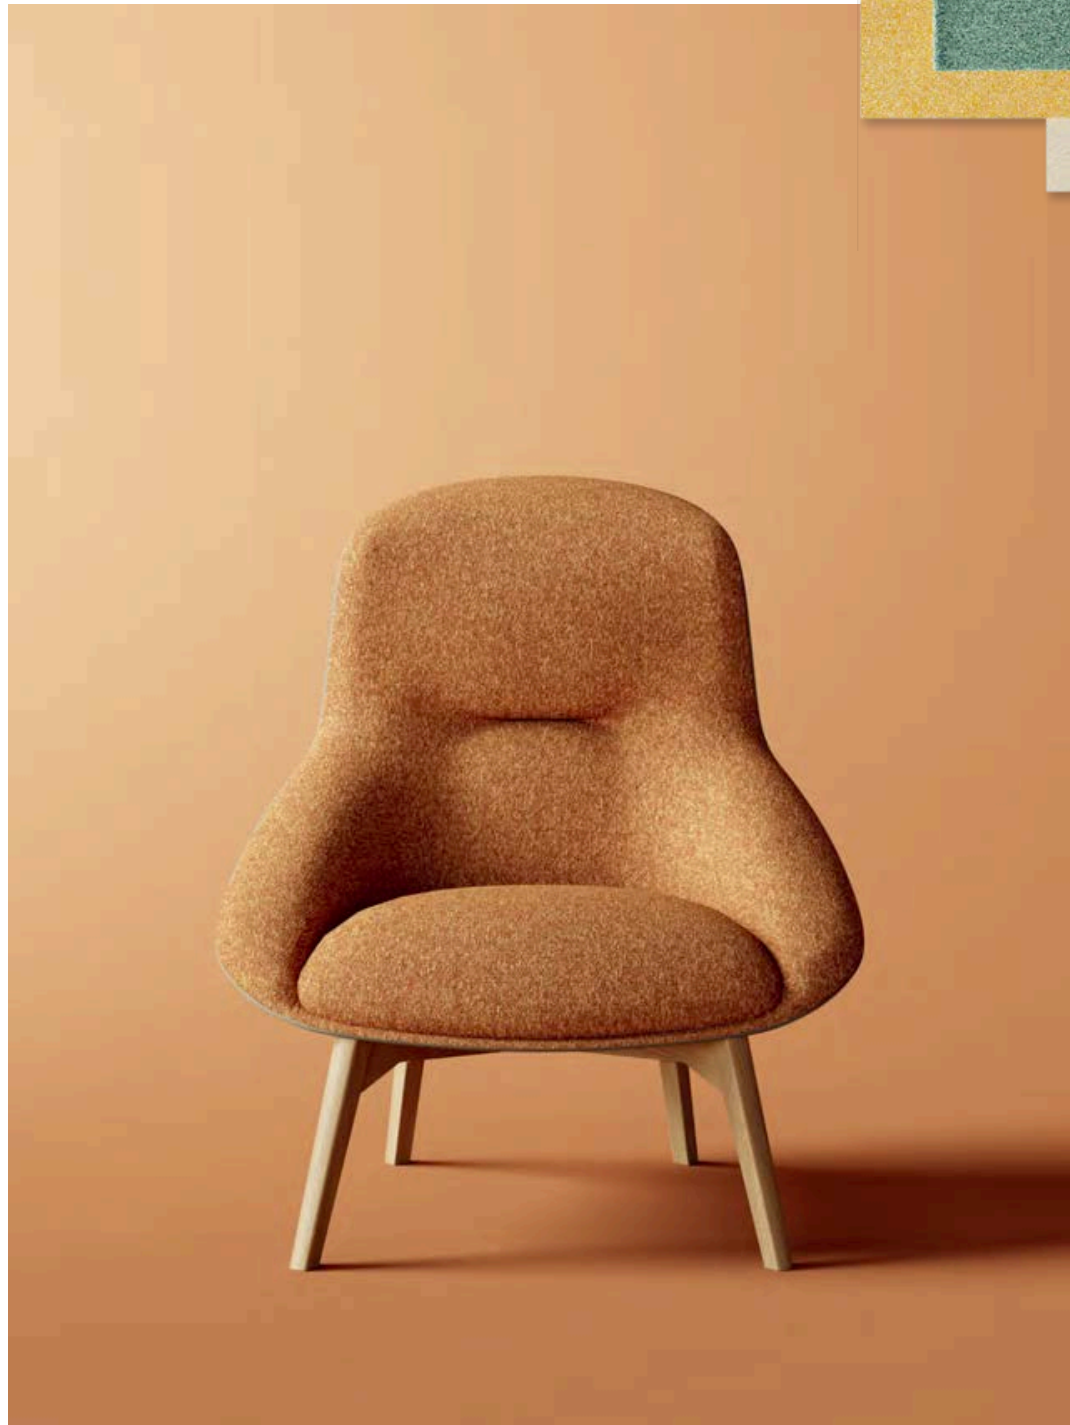

NATHAN

kano

800BAFCO

www.bafco.com

AT EASE

No pressure to sit and support poetic aspirations.

Cloud-embraced comfort, pressure balanced.

*We frame logic with color,
weave warmth with material,
where inspiration takes form, details still breathe.*

Create unlimited possibilities for office scenarios.

Multicolor design schemes breathe vitality into office spaces.

Classification

SYU21.1B
700*670*850

SYU22.1B
700*730*800

SYU23.1B
700*710*800

SYU24.1B
700*700*850

SYU25.1B
840*910*1030

SYU26.1B
510*540*910

SYU27.1B
700*710*800

Vegan Leather Option (Back Panel Only)

Z13-007
Meteor Grey

Z13-015
Khaki Beige

Sunset Fabric Options

MR01
Khaki Beige