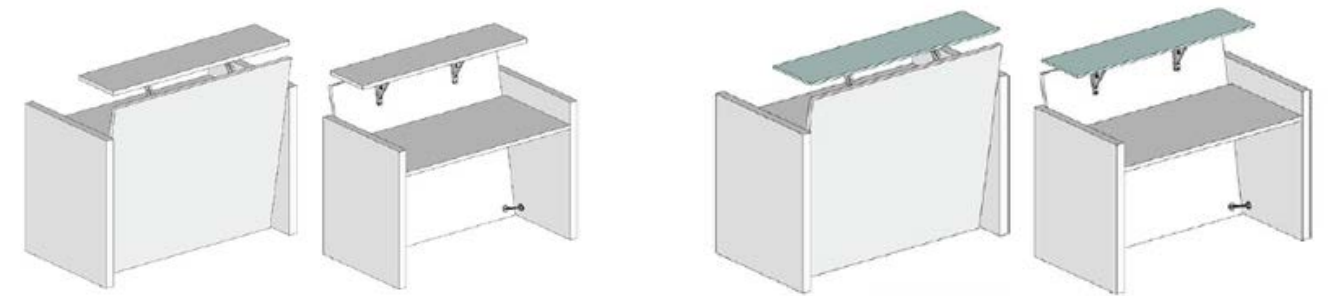

NEXO

Product Line

STRAIGHT RECEPTION COUNTERS

Full MFC - 1300 / 1500 / 1700 / 1900 x 700mm
Glass Counter - 1500 / 1700 / 1900 x 700mm
Full Glass - 1500 / 1700 / 1900 x 700mm

S-NEXX-001 up to 004
S-NEXX-021 up to 023
S-NEXX-011 up to 013

DUAL STRAIGHT RECEPTION COUNTERS

Full MFC - 3325 x 700mm, H1120mm
Glass Counter - 3325 x 700mm, H1120mm
Full Glass - 3325 x 700mm, H1120mm

S-NEXX-006
S-NEXX-015
S-NEXX-025

L-SHAPED RECEPTION COUNTERS

Full MFC - 2675 x 2675mm, H1120mm
Glass Counter - 3325 x 700mm, H1120mm
Full Glass - 3325 x 700mm, H1120mm