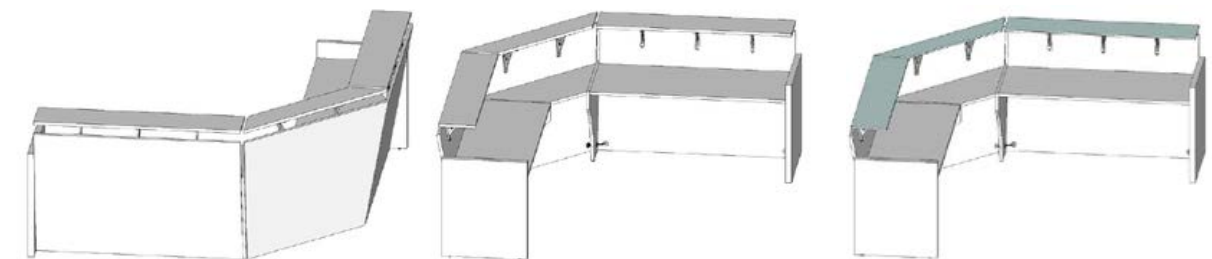

NEXO

Product Line

STRAIGHT RECEPTION COUNTERS

Full MFC - 1300 / 1500 / 1700 / 1900 x 700mm
Glass Counter - 1500 / 1700 / 1900 x 700mm
Full Glass - 1500 / 1700 / 1900 x 700mm

S-NEXX-001 up to 004
S-NEXX-021 up to 023
S-NEXX-011 up to 013

DUAL STRAIGHT RECEPTION COUNTERS

Full MFC - 3325 x 700mm, H1120mm
Glass Counter - 3325 x 700mm, H1120mm
Full Glass - 3325 x 700mm, H1120mm

S-NEXX-006
S-NEXX-015
S-NEXX-025

L-SHAPED RECEPTION COUNTERS

Full MFC - 2675 x 2675mm, H1120mm
Glass Counter - 3325 x 700mm, H1120mm
Full Glass - 3325 x 700mm, H1120mm