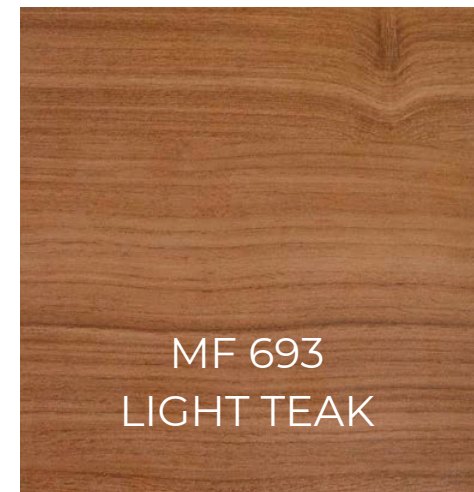

Partnered with Emilam, the UAE's top board manufacturer, we now offer premium locally made melamine boards with a significantly lower carbon footprint — available in hundreds of luxurious finishes from solid colours and wood to textiles, stone, and high gloss.