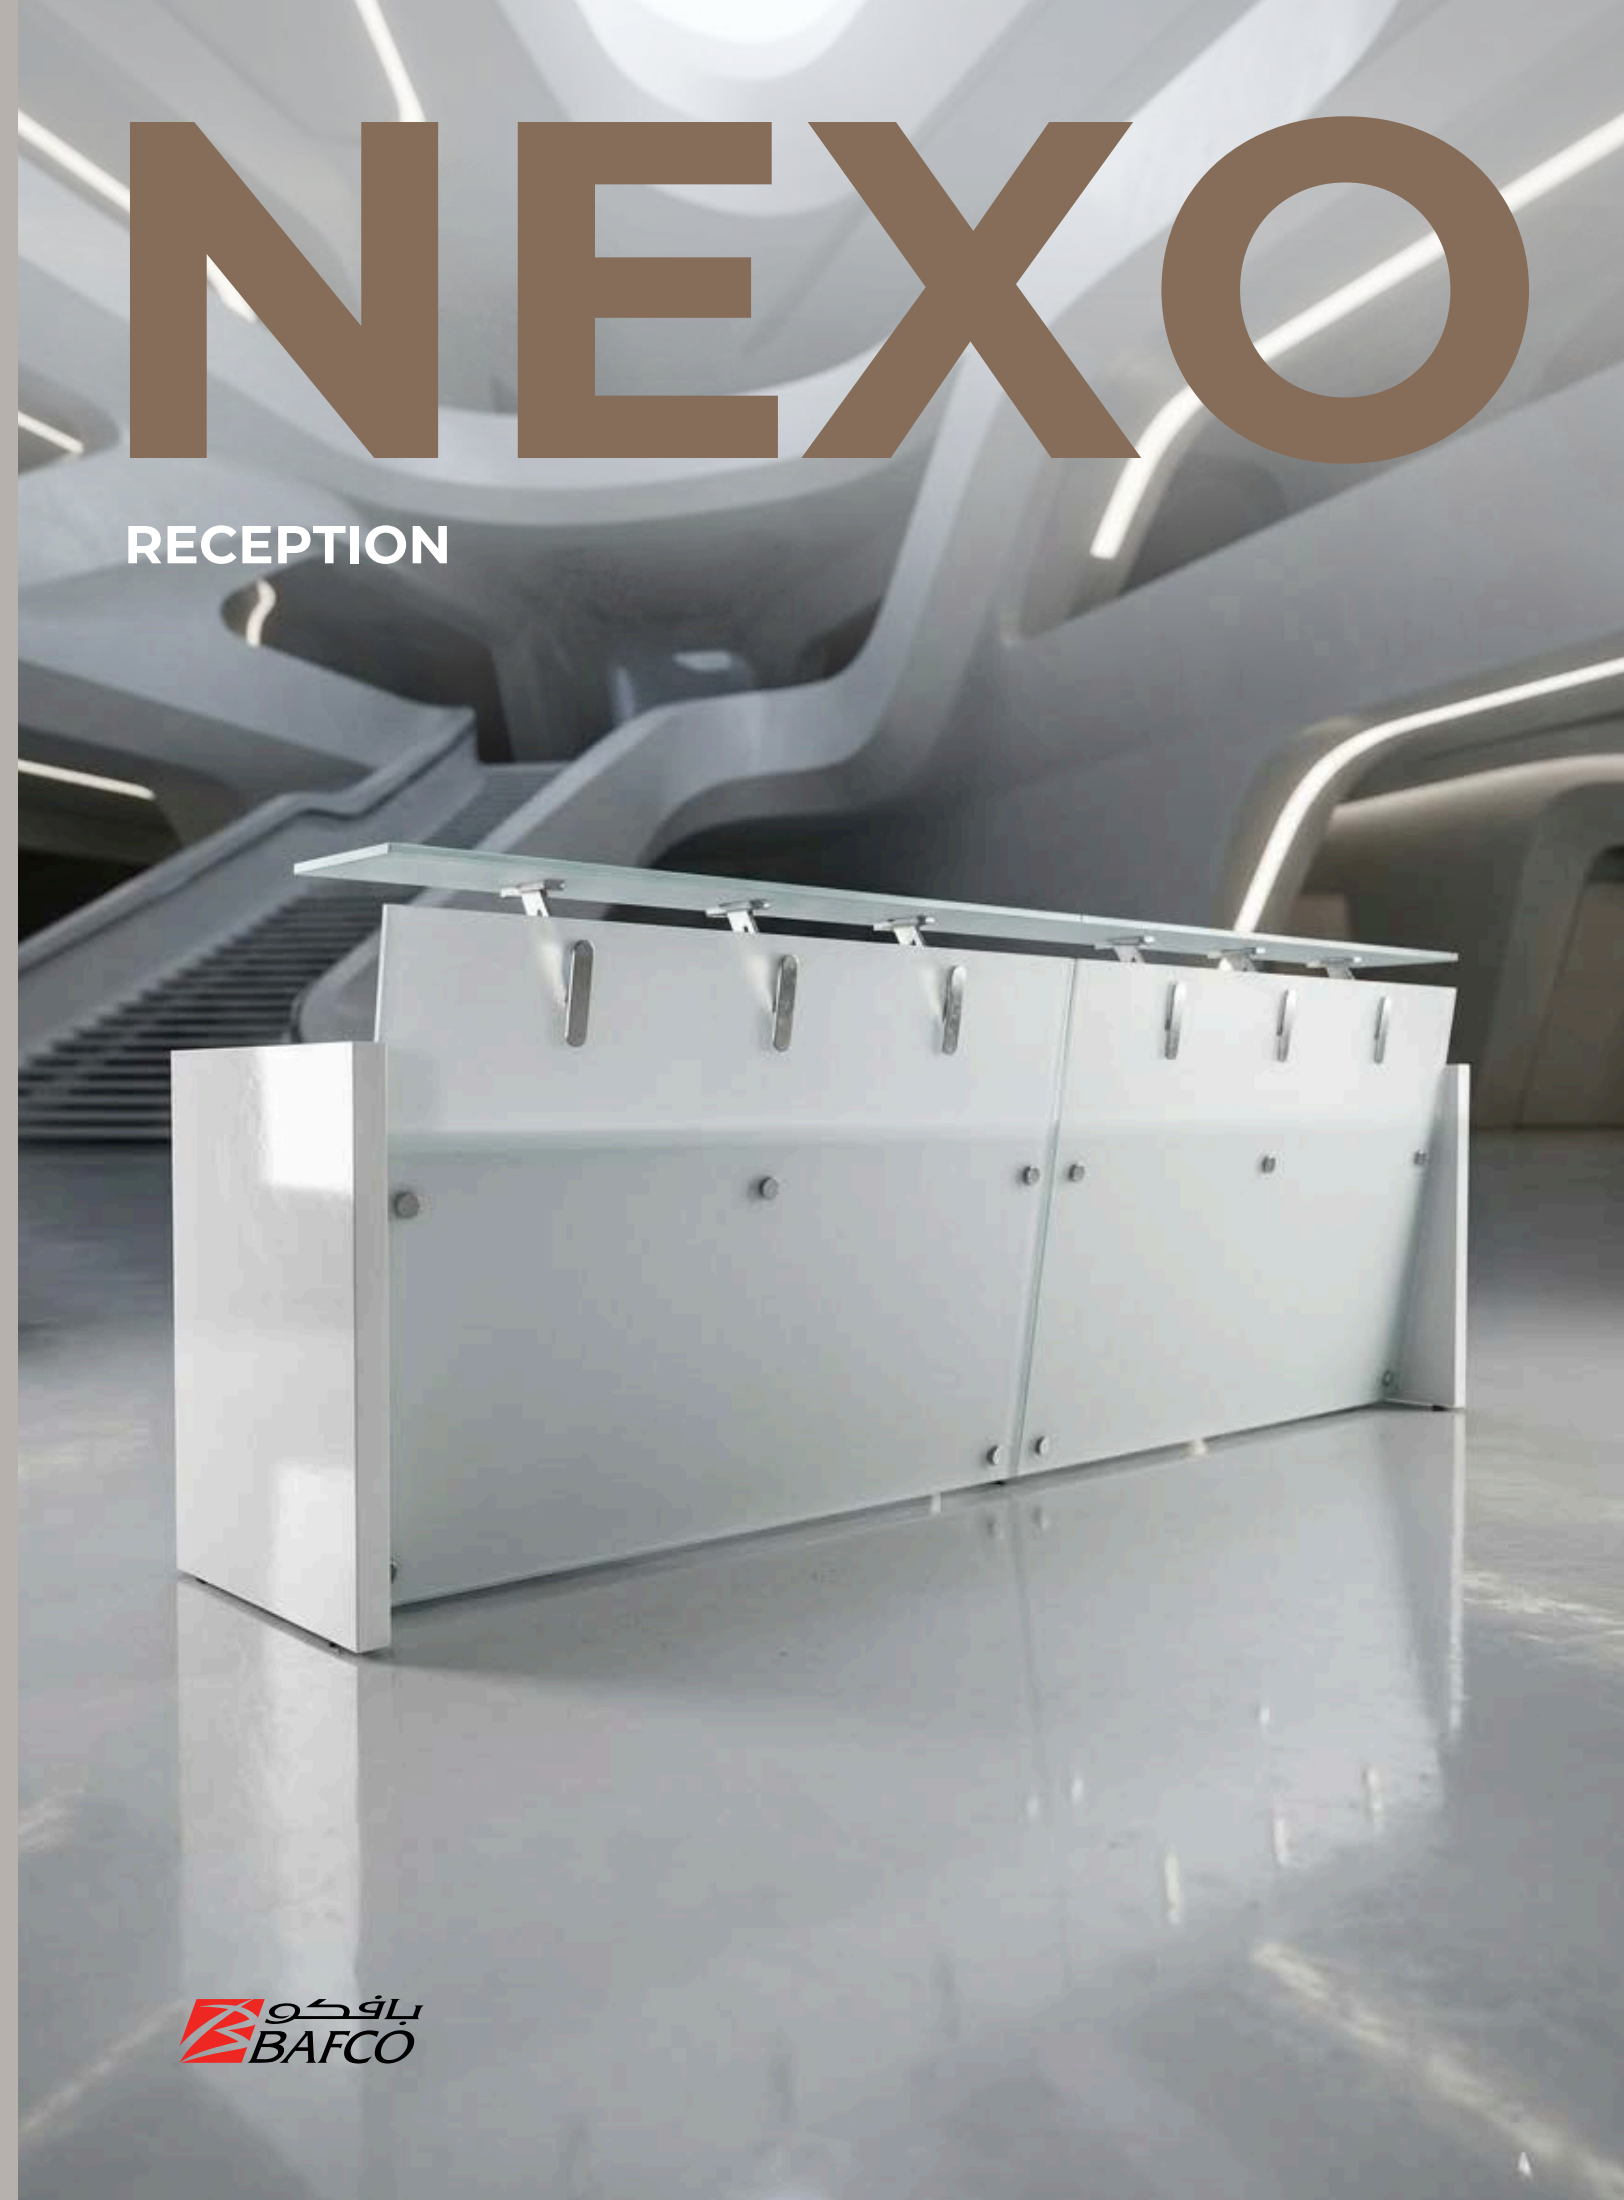

NEXO

RECEPTION

800BAFCO
www.bafco.com

The Architecture of Arrival

NEXO transforms reception spaces into contemporary architectural experiences through sculptural simplicity, premium materiality, and refined hospitality-inspired detailing.

**Minimal Form.
Strong Presence.**

NEXO expresses modern reception design through layered materials, floating surfaces, and refined structural simplicity.

Refined Through Light

Satinated glass front panels create a clean, luminous appearance that elevates the reception experience with understated sophistication.

A Flexible Reception Platform

Straight, dual, and L-shape configurations support a wide range of workplace planning requirements.

FINSA

Spain

78E White SR209

79Y Old Oak

008 Roble Bello

09F Smooth Storm Grey

DUAL STRAIGHT RECEPTION COUNTERS

Full MFC - 3325 x 700mm, H1120mm
Glass Counter - 3325 x 700mm, H1120mm
Full Glass - 3325 x 700mm, H1120mm

S-NEXX-006
S-NEXX-015
S-NEXX-025

L-SHAPED RECEPTION COUNTERS

Full MFC - 2675 x 2675mm, H1120mm
Glass Counter - 3325 x 700mm, H1120mm
Full Glass - 3325 x 700mm, H1120mm