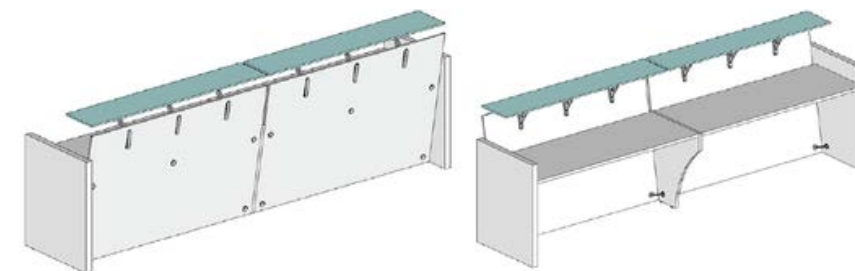

NEXO

Product Line

STRAIGHT RECEPTION COUNTERS

Full MFC - 1300 / 1500 / 1700 / 1900 x 700mm
Glass Counter - 1500 / 1700 / 1900 x 700mm
Full Glass - 1500 / 1700 / 1900 x 700mm

S-NEXX-001 up to 004
S-NEXX-021 up to 023
S-NEXX-011 up to 013

DUAL STRAIGHT RECEPTION COUNTERS

Full MFC - 3325 x 700mm, H1120mm
Glass Counter - 3325 x 700mm, H1120mm
Full Glass - 3325 x 700mm, H1120mm

S-NEXX-006
S-NEXX-015
S-NEXX-025

L-SHAPED RECEPTION COUNTERS

Full MFC - 2675 x 2675mm, H1120mm
Glass Counter - 3325 x 700mm, H1120mm
Full Glass - 3325 x 700mm, H1120mm