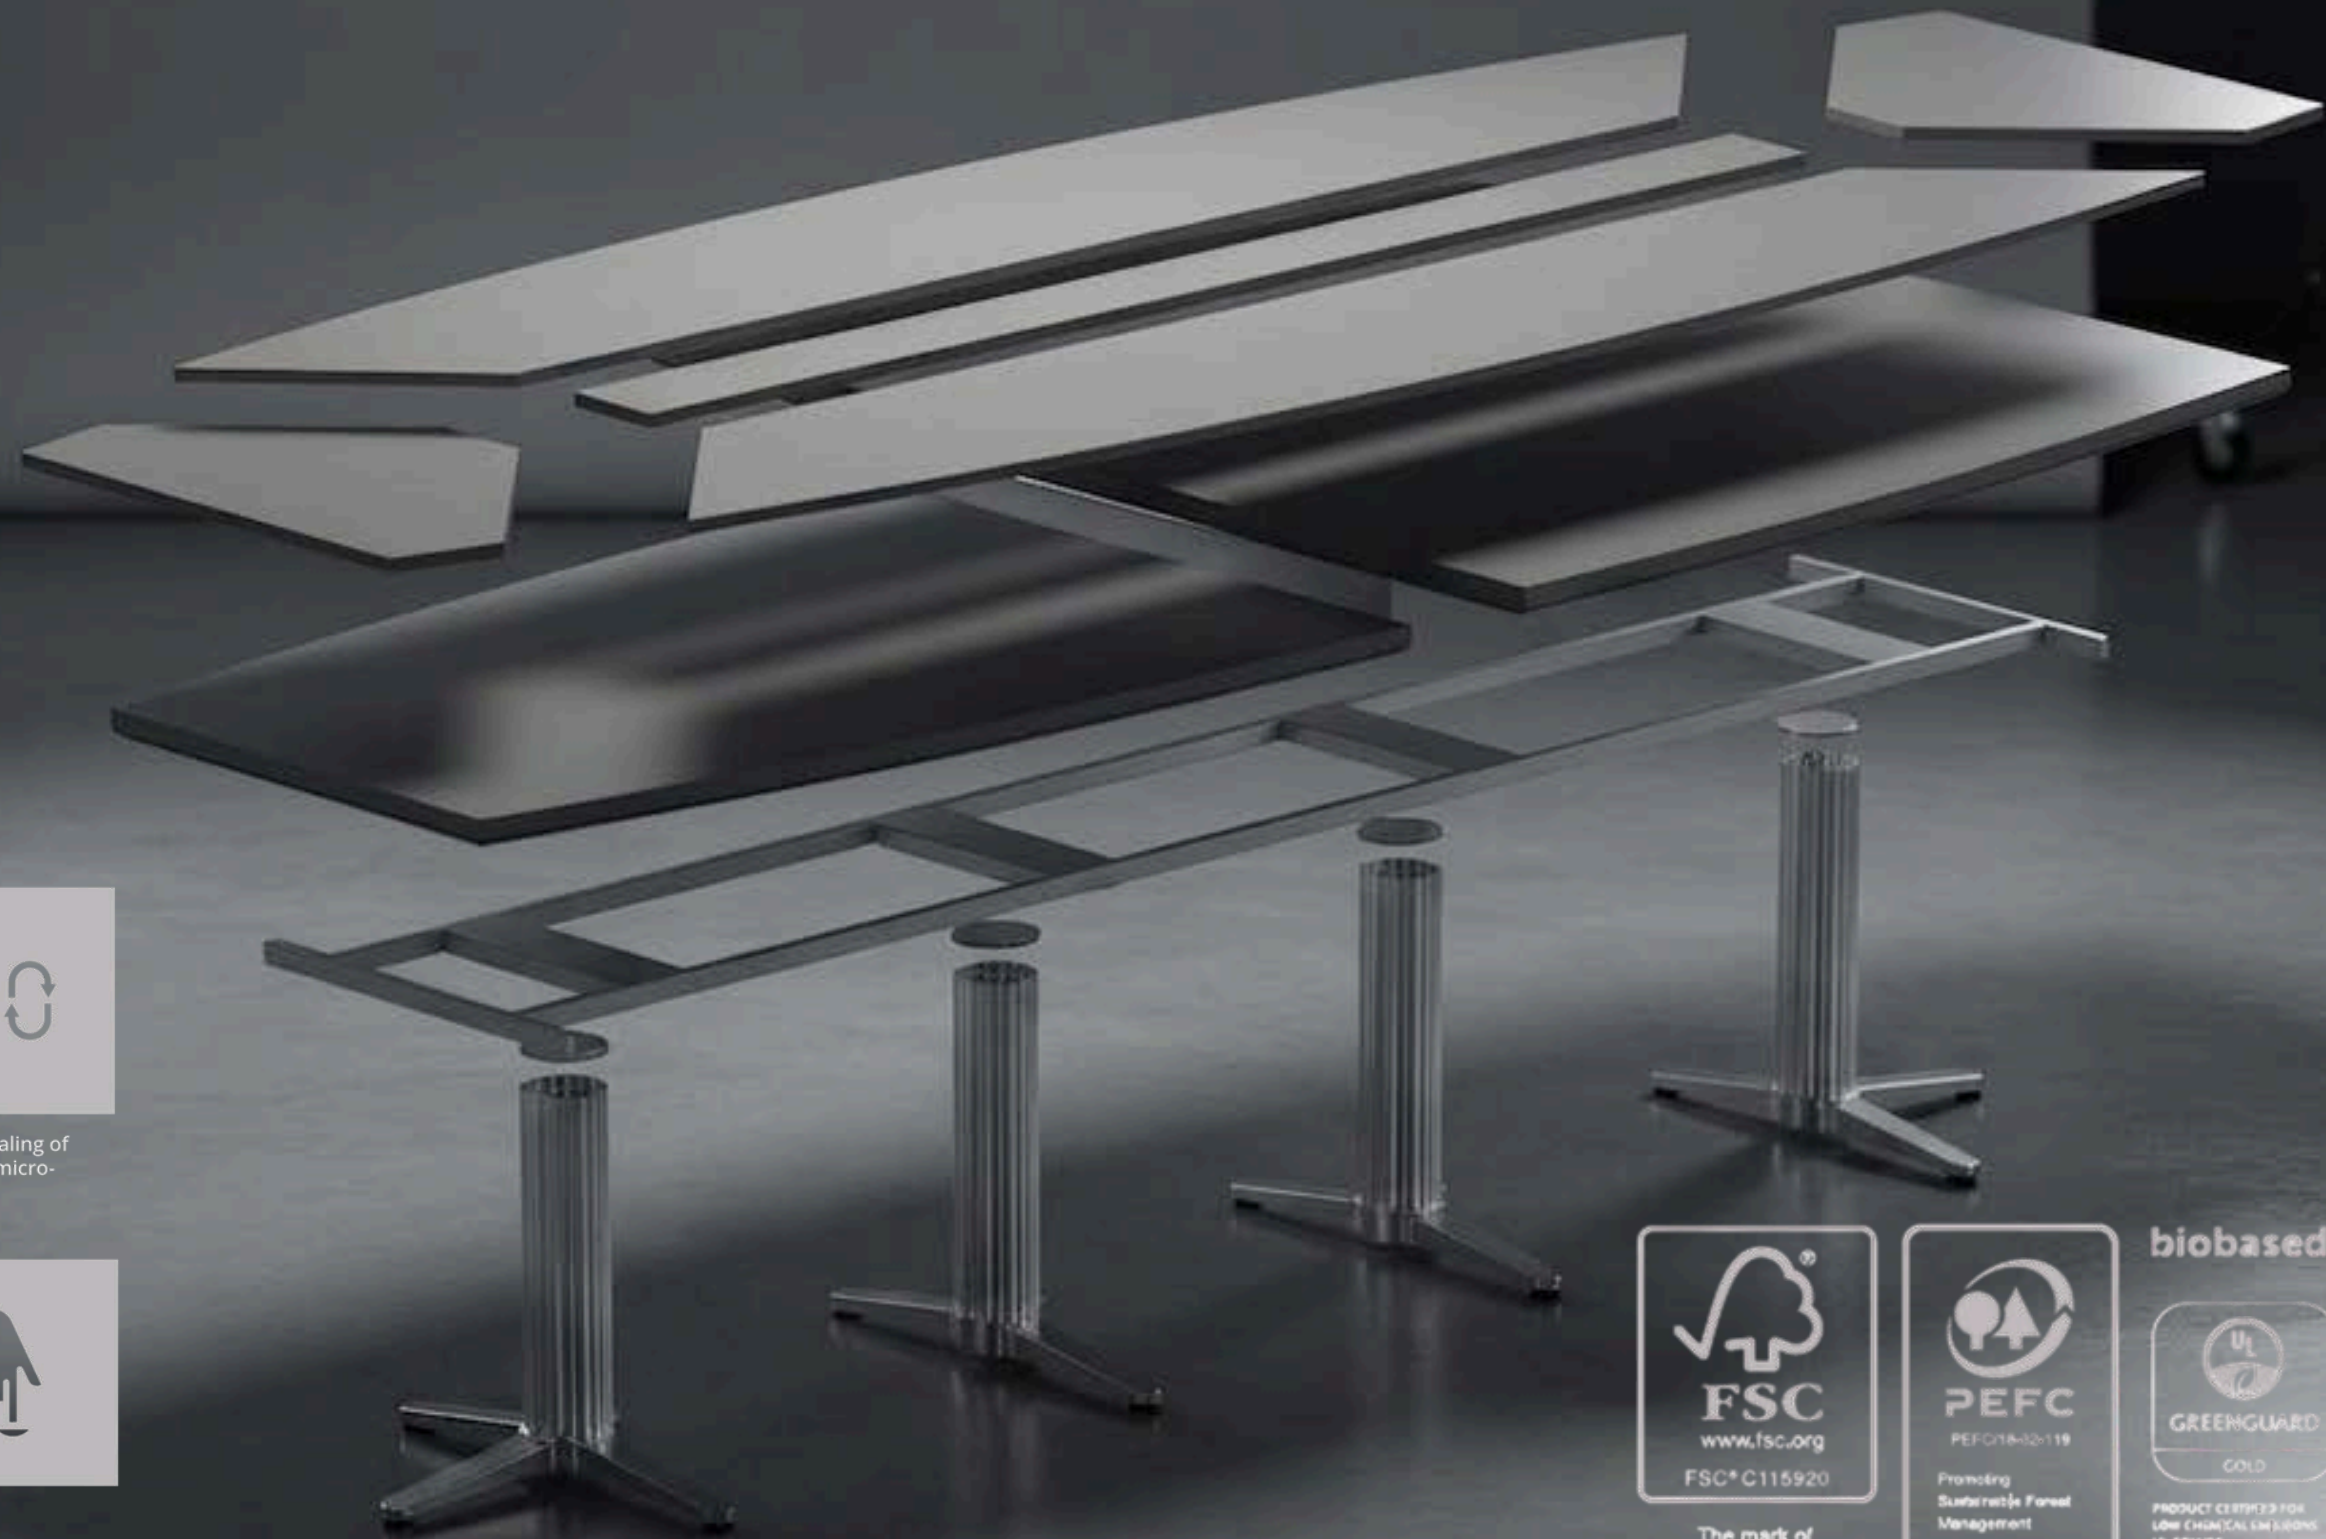

Advanced Italian Surface Technology

SYS135 is available with premium FENIX NTM nanotech surfaces from Italy, offering an ultra-matte soft-touch finish with exceptional durability and refined visual depth.

Anti-fingerprint

Thermal healing of
superficial micro-
scratches

Low light reflectivity,
extremely matt surface

Soft touch

The mark of
responsible forestry

biobased % EPD®

PRODUCT CERTIFIED FOR
LOW CHEMICAL EMISIONS
UL 2898A-106
IN 2022