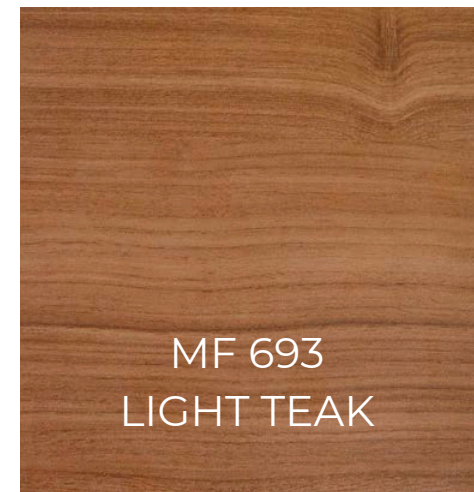

Bow-shaped meeting tables introduce a more approachable and collaborative executive meeting experience.

FINSA

Spain

78E White SR209

79Y Old Oak

008 Roble Bello

09F Smooth Storm Grey

60V Smooth Khaki Grey

US SERIES

Product Line

EXECUTIVE DESKS

SD - 1600 x 700 or 1800/2000 x 1000mm
FP - 1600/1800 x 1600mm or 2000 x 2100mm
BOW - 1800/2000 x 2200mm

S-USSX-006 up to 008
S-USSX-001 up to 003
S-USSX-004 up to 005