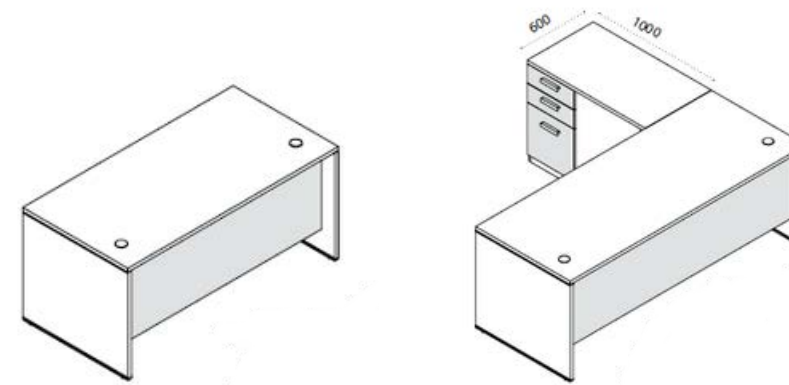

US SERIES

Product Line

EXECUTIVE DESKS

SD - 1600 x 700 or 1800/2000 x 1000mm
FP - 1600/1800 x 1600mm or 2000 x 2100mm
BOW - 1800/2000 x 2200mm

S-USSX-006 up to 008
S-USSX-001 up to 003
S-USSX-004 up to 005