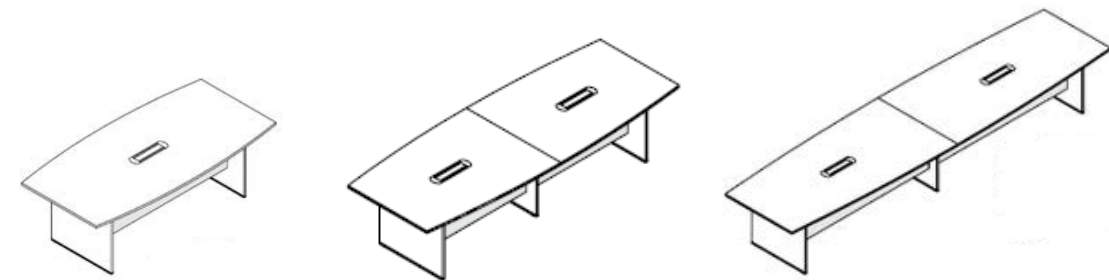

US SERIES

Product Line

EXECUTIVE DESKS

SD - 1600 x 700 or 1800/2000 x 1000mm
FP - 1600/1800 x 1600mm or 2000 x 2100mm
BOW - 1800/2000 x 2200mm

S-USSX-006 up to 008
S-USSX-001 up to 003
S-USSX-004 up to 005

CONFERENCE TABLES

1800 x 1000 / 2400/3200/4000 x 1200mm

S-USSX-016 up to 019

CREDENZA

1800 x 450, H800mm
S-USSX-009

SMALL MEETING TABLES

D1000/1200/1400/1600mm
S-USSX-012 up to 015