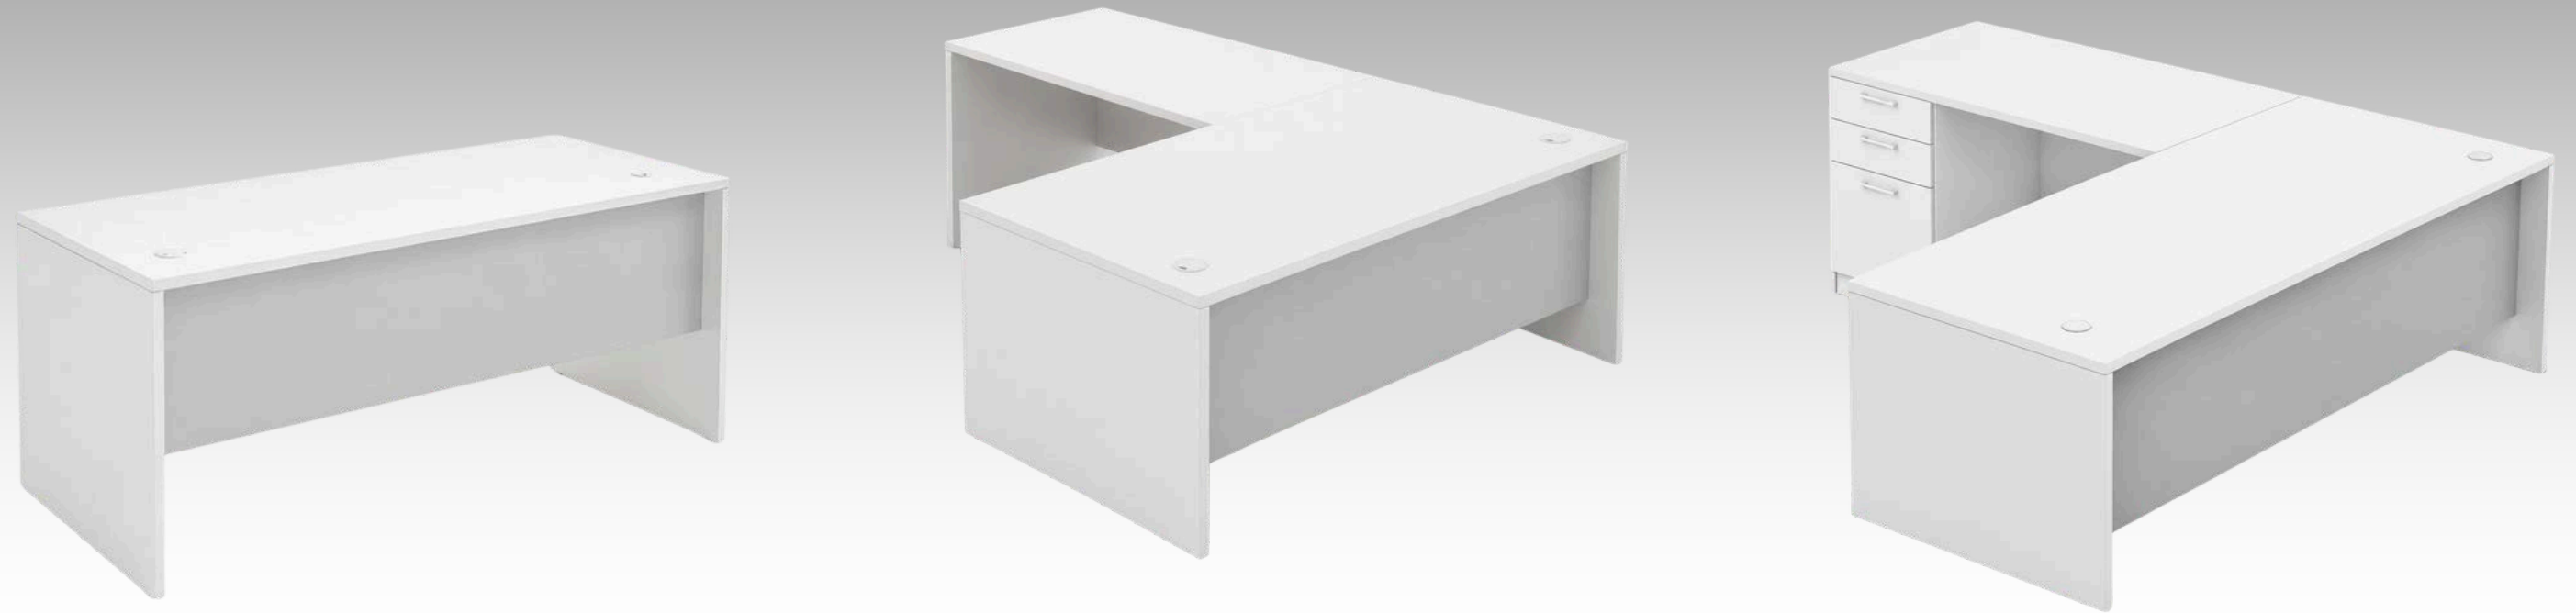

US SERIES

EXECUTIVE CASEGOOD

800BAFCO
www.bafco.com

Inspired by Traditional Executive Workspaces

US SERIES draws inspiration from classic American office planning where executive workstations evolve through modular extensions and supporting elements.

Don't settle for a generic office.

Choose from BAFCO's curated palette of colors and wood finishes to create a workspace that complements your brand's identity.

Choose your level of modesty
panel height for added privacy.

A Workspace That Grows With You

US SERIES is designed as a modular executive platform that adapts through extensions, return units, and supporting storage configurations.

MEETING TABLES

Designed Around Conversation

US SERIES

Product Line

EXECUTIVE DESKS

SD - 1600 x 700 or 1800/2000 x 1000mm
FP - 1600/1800 x 1600mm or 2000 x 2100mm
BOW - 1800/2000 x 2200mm

S-USSX-006 up to 008
S-USSX-001 up to 003
S-USSX-004 up to 005