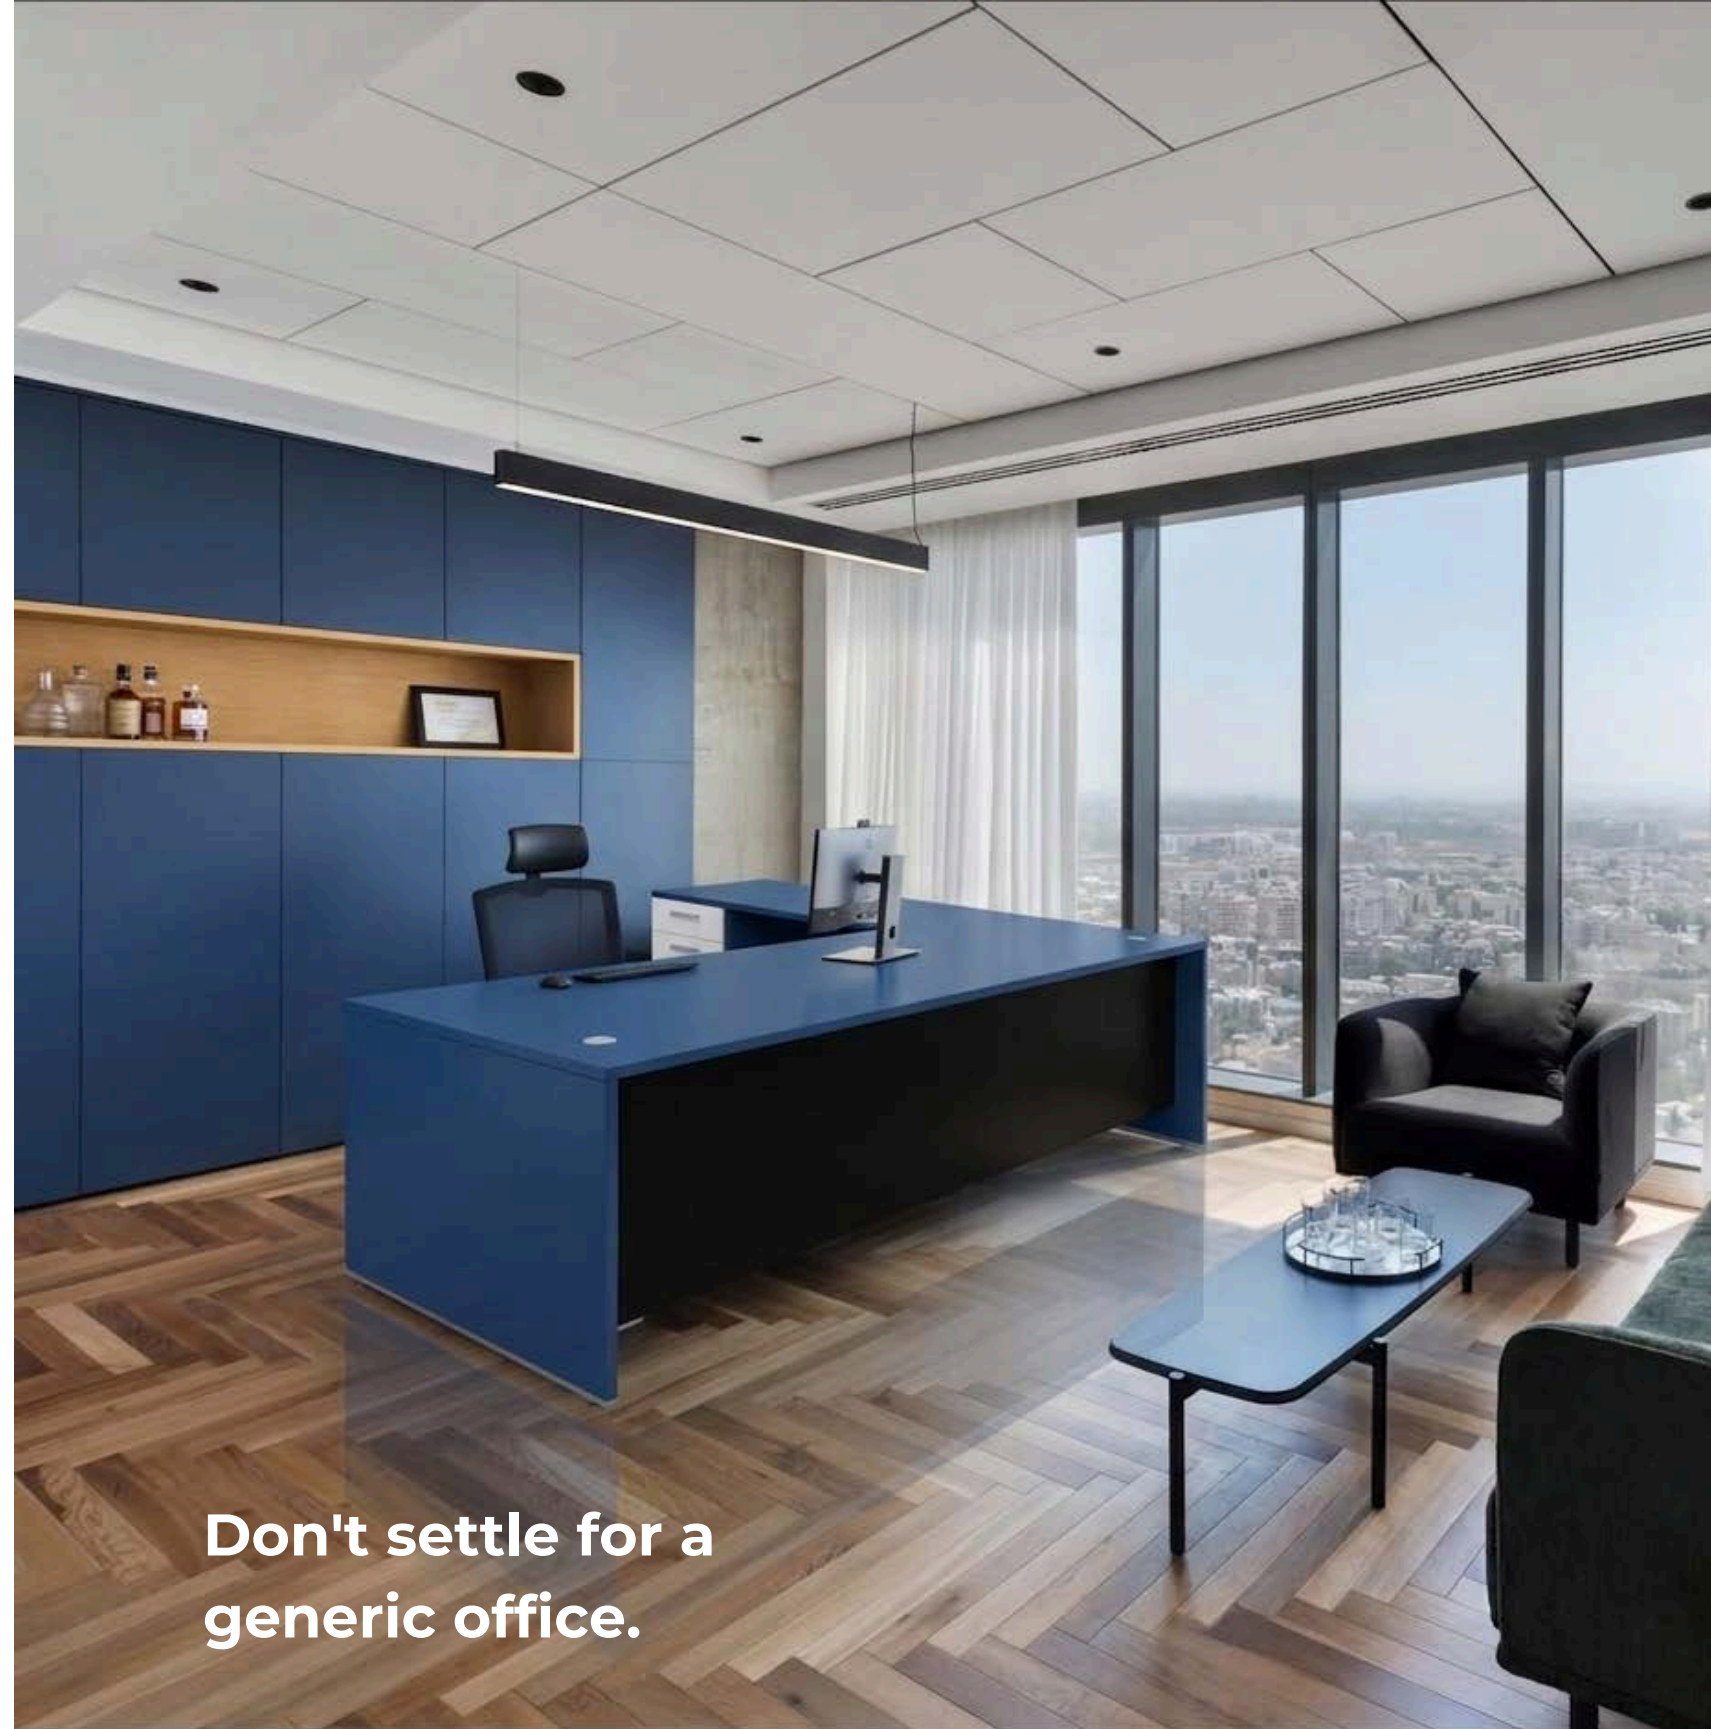

US SERIES

EXECUTIVE CASEGOOD

800BAFCO
www.bafco.com

Inspired by Traditional Executive Workspaces

US SERIES draws inspiration from classic American office planning where executive workstations evolve through modular extensions and supporting elements.

Built for Growing Leadership

US SERIES is a practical executive furniture system designed to evolve alongside modern organizations through modular planning, timeless aesthetics, and dependable functionality.

Don't settle for a generic office.

Choose from BAFCO's curated palette of colors and wood finishes to create a workspace that complements your brand's identity.

Choose your level of modesty
panel height for added privacy.

A Workspace That Grows With You

US SERIES is designed as a modular executive platform that adapts through extensions, return units, and supporting storage configurations.

MEETING TABLES

Designed Around Conversation