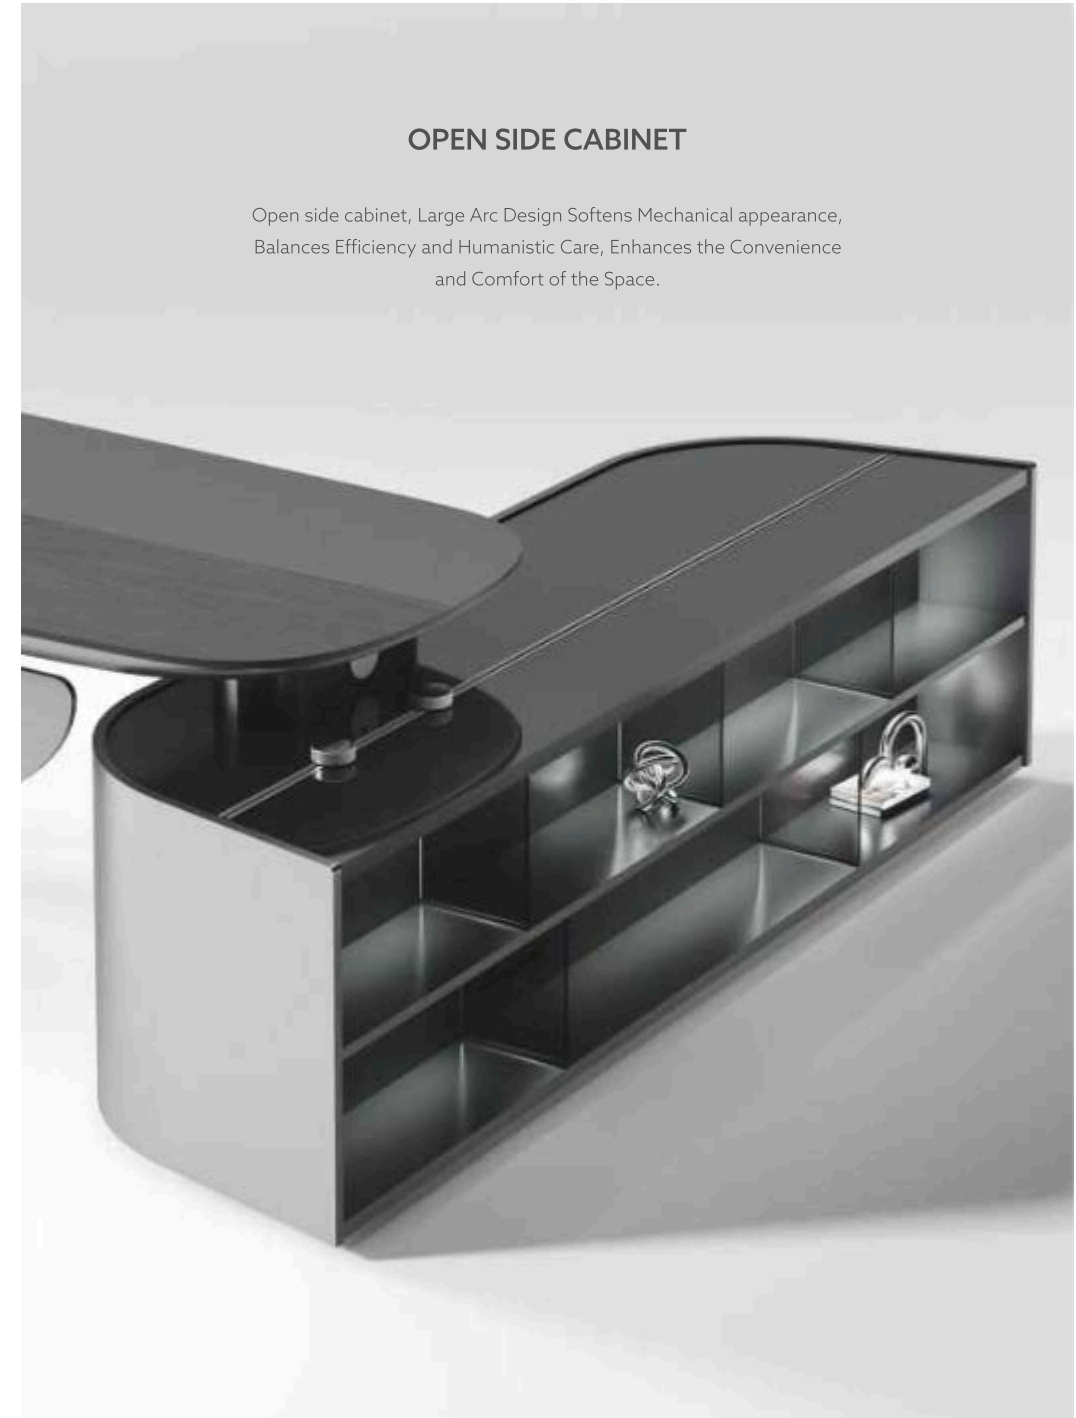

### POWER TRACK SYSTEM OUTLETS

巧妙融合电源与办公需求，简洁高效，完美适应现代办公的灵活与美学。

Cleverly Integrating Power and Office Needs, Simple and Efficient, Perfectly Adapt to the Flexibility and Aesthetics of Modern Office Work.

### INTELLIGENT FINGERPRINT LOCK

轻触瞬启，安全防护全面进阶。

Light Touch, Instant Activation, providing Comprehensive Advancement in Privacy Protection. Open side cabinet

## OPEN SIDE CABINET

Open side cabinet, Large Arc Design Softens Mechanical appearance,  
Balances Efficiency and Humanistic Care, Enhances the Convenience  
and Comfort of the Space.

Every Detail is Precise and Thoughtful, Every Touchpoint and Every Craftsmanship is Polished to Perfection.

## HIDDEN OUTLETS

Sleekly hidden, maintaining a clean desktop, providing efficient and convenient power support for meeting spaces, perfectly blending with modern office aesthetics.

EVERY TOUCH BEARS THE MARK OF  
EXQUISITE CRAFTSMANSHIP.