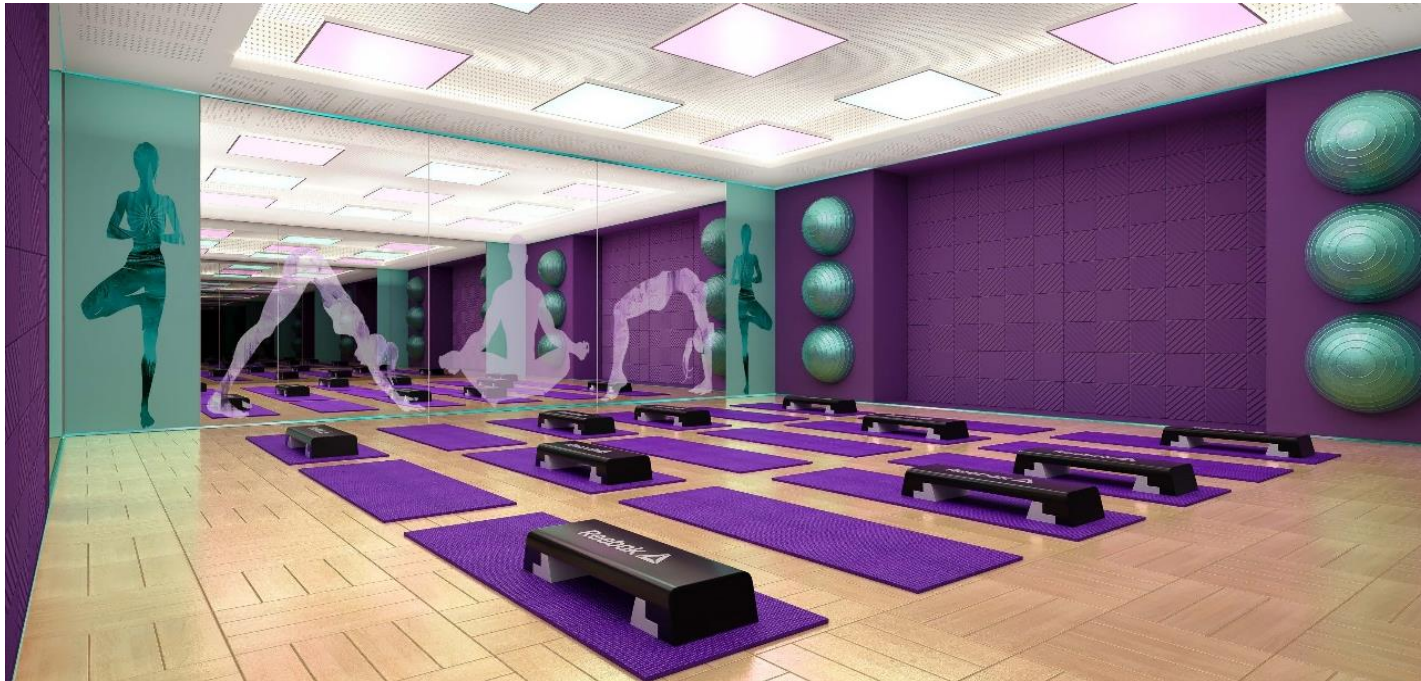

3M

Schlumberger

DAR Group of Companies (Index Tower, DIFC)

Sofitel Dubai The Palm Resort and Spa

SERVICES

FIT-OUT

Our construction services include, but are not limited to:

- Acoustic Treatment
- Dry Wall Partition
- Full Height Partition
- Glaze Partition
- Raised Flooring
- Joinery
- Suspended Ceiling
- Floor Finishes
- Decoration
- MEP (Subcontracted)