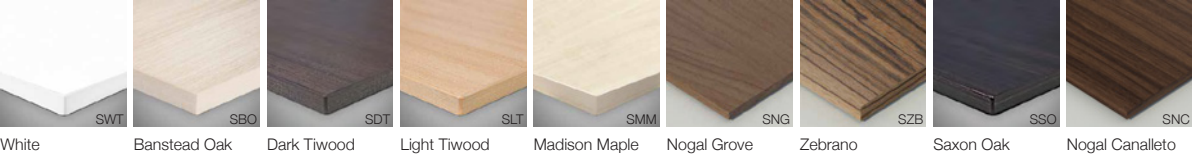

White Banstead Oak Dark Tiwood Light Tiwood Madison Maple Nogal Grove Zebrano Saxon Oak Nogal Canalleto

Premium MFC Finishes

Roble Niagara Fresno Pampa Walnut Piemont Wenge Chestnut Basalt

Glass Finishes

Clear Glass Top Frosted Glass Top Satinated White Glass Top

Dimensions

Ø500, H398
Ø500, H392 (12 mm Glass)
Ø800, H398
Ø800, H392 (12 mm Glass)

LUCIA

Standard MFC Finishes

Premium MFC Finishes

Lacquer Finishes