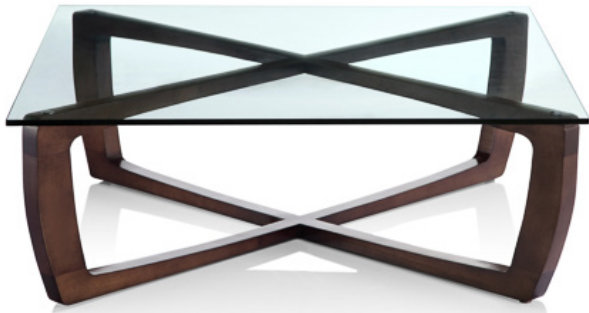

W1200 x D600, H420
W600 x D600, H420

San Marino

Dimensions

W1220 x D620, H380
W620 x D620, H380

Arena

Dimensions

W900 x D900, H360

Florence