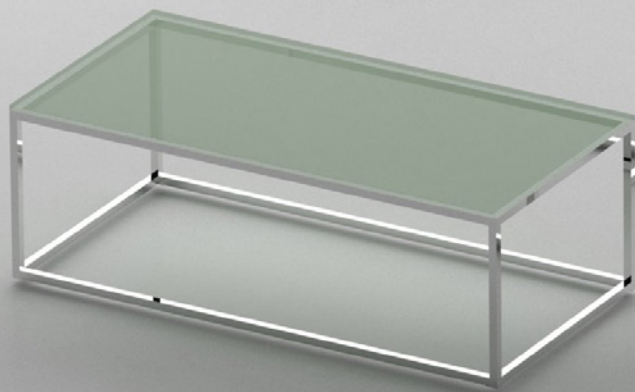

Roble Niagara Fresno Pampa Walnut Piemont Wenge Chestnut Basalt

Glass Finishes

Clear Glass Top Frosted Glass Top Satinated White Glass Top

Dimensions

W600 x D600, H450
W600 x D600, H437 (12 mm Glass)
W1200 x D600, H450
W1200 x D600, H437 (12 mm Glass)

Glass Finishes

Clear Glass Top Frosted Glass Top Satinated White Glass Top

Dimensions

W600 x D600, H468
W600 x D600, H462 (12 mm Glass)
W1200 x D600, H408
W1200 x D600, H402 (12 mm Glass)

TEE

Standard MFC Finishes