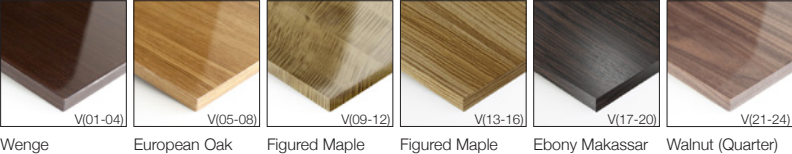

Lacquer Finishes

Veneer Finishes

Dimensions

W600 x D600, H475
W1200 x D600, H475