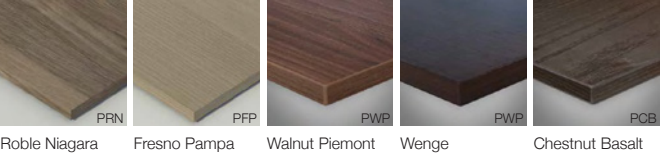

White Banstead Oak Dark Tiwood Light Tiwood Madison Maple Nogal Grove Zebrano Saxon Oak Nogal Canalleto

Premium MFC Finishes

Roble Niagara Fresno Pampa Walnut Piemont Wenge Chestnut Basalt

Glass Finishes

Clear Glass Top Frosted Glass Top Satinated White Glass Top

Dimensions

Ø500, H398
Ø500, H392 (12 mm Glass)
Ø800, H398
Ø800, H392 (12 mm Glass)

LUCIA

Standard MFC Finishes

Premium MFC Finishes

Lacquer Finishes