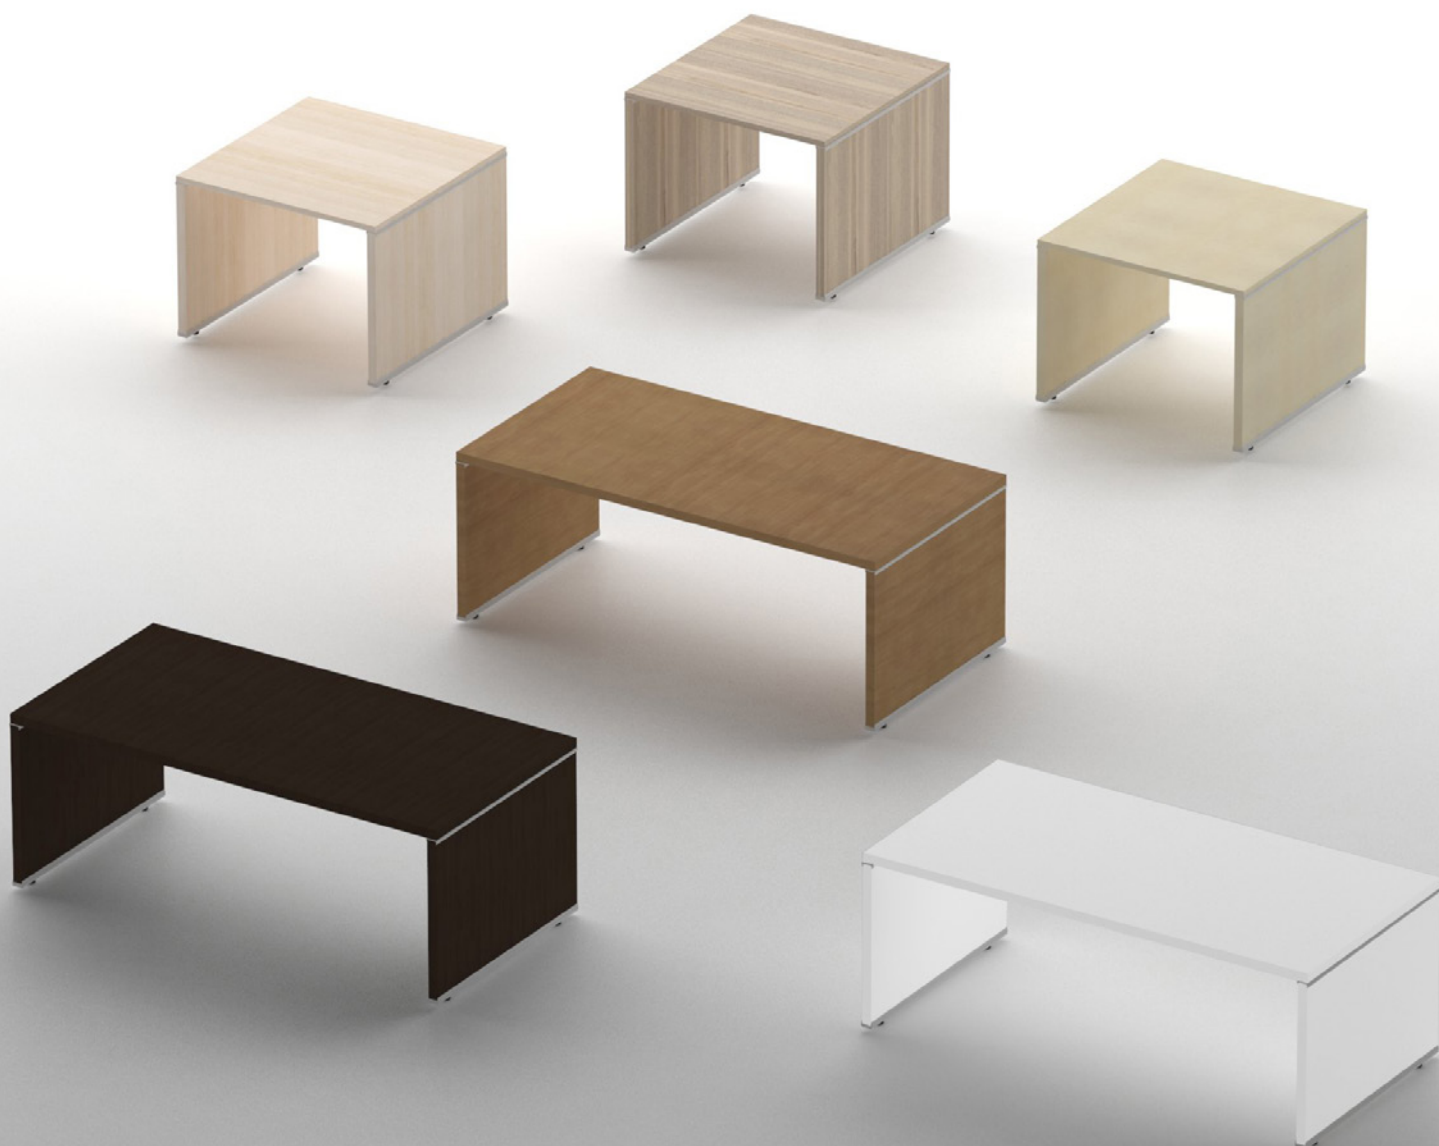

US SERIES

Standard MFC Finishes

Premium MFC Finishes

Dimensions

W600 x D600, H450
W1200 x D600, H450

1-2
WEEKS