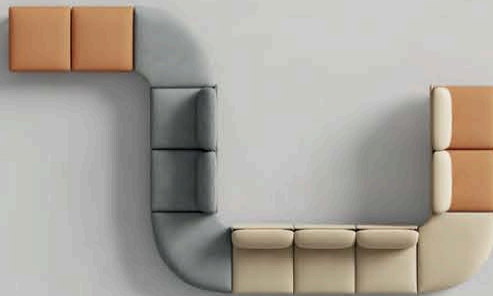

LANCY

kano

800BAFCO
www.bafo.com

بافكو
BAFCO

بافكو
BAFCO

Steady support from solid strength.

Built-in USB ports eliminate charging hassles – charge instantly as you sit.

*Beyond right angles
Unbound by arcs*

Deconstruct spatial aesthetics, reshape modular art forms, and make office work an improvisation of geometric art.

Sunset Fabric Options

Subtle support for body and mind, colors harmonize with your space.