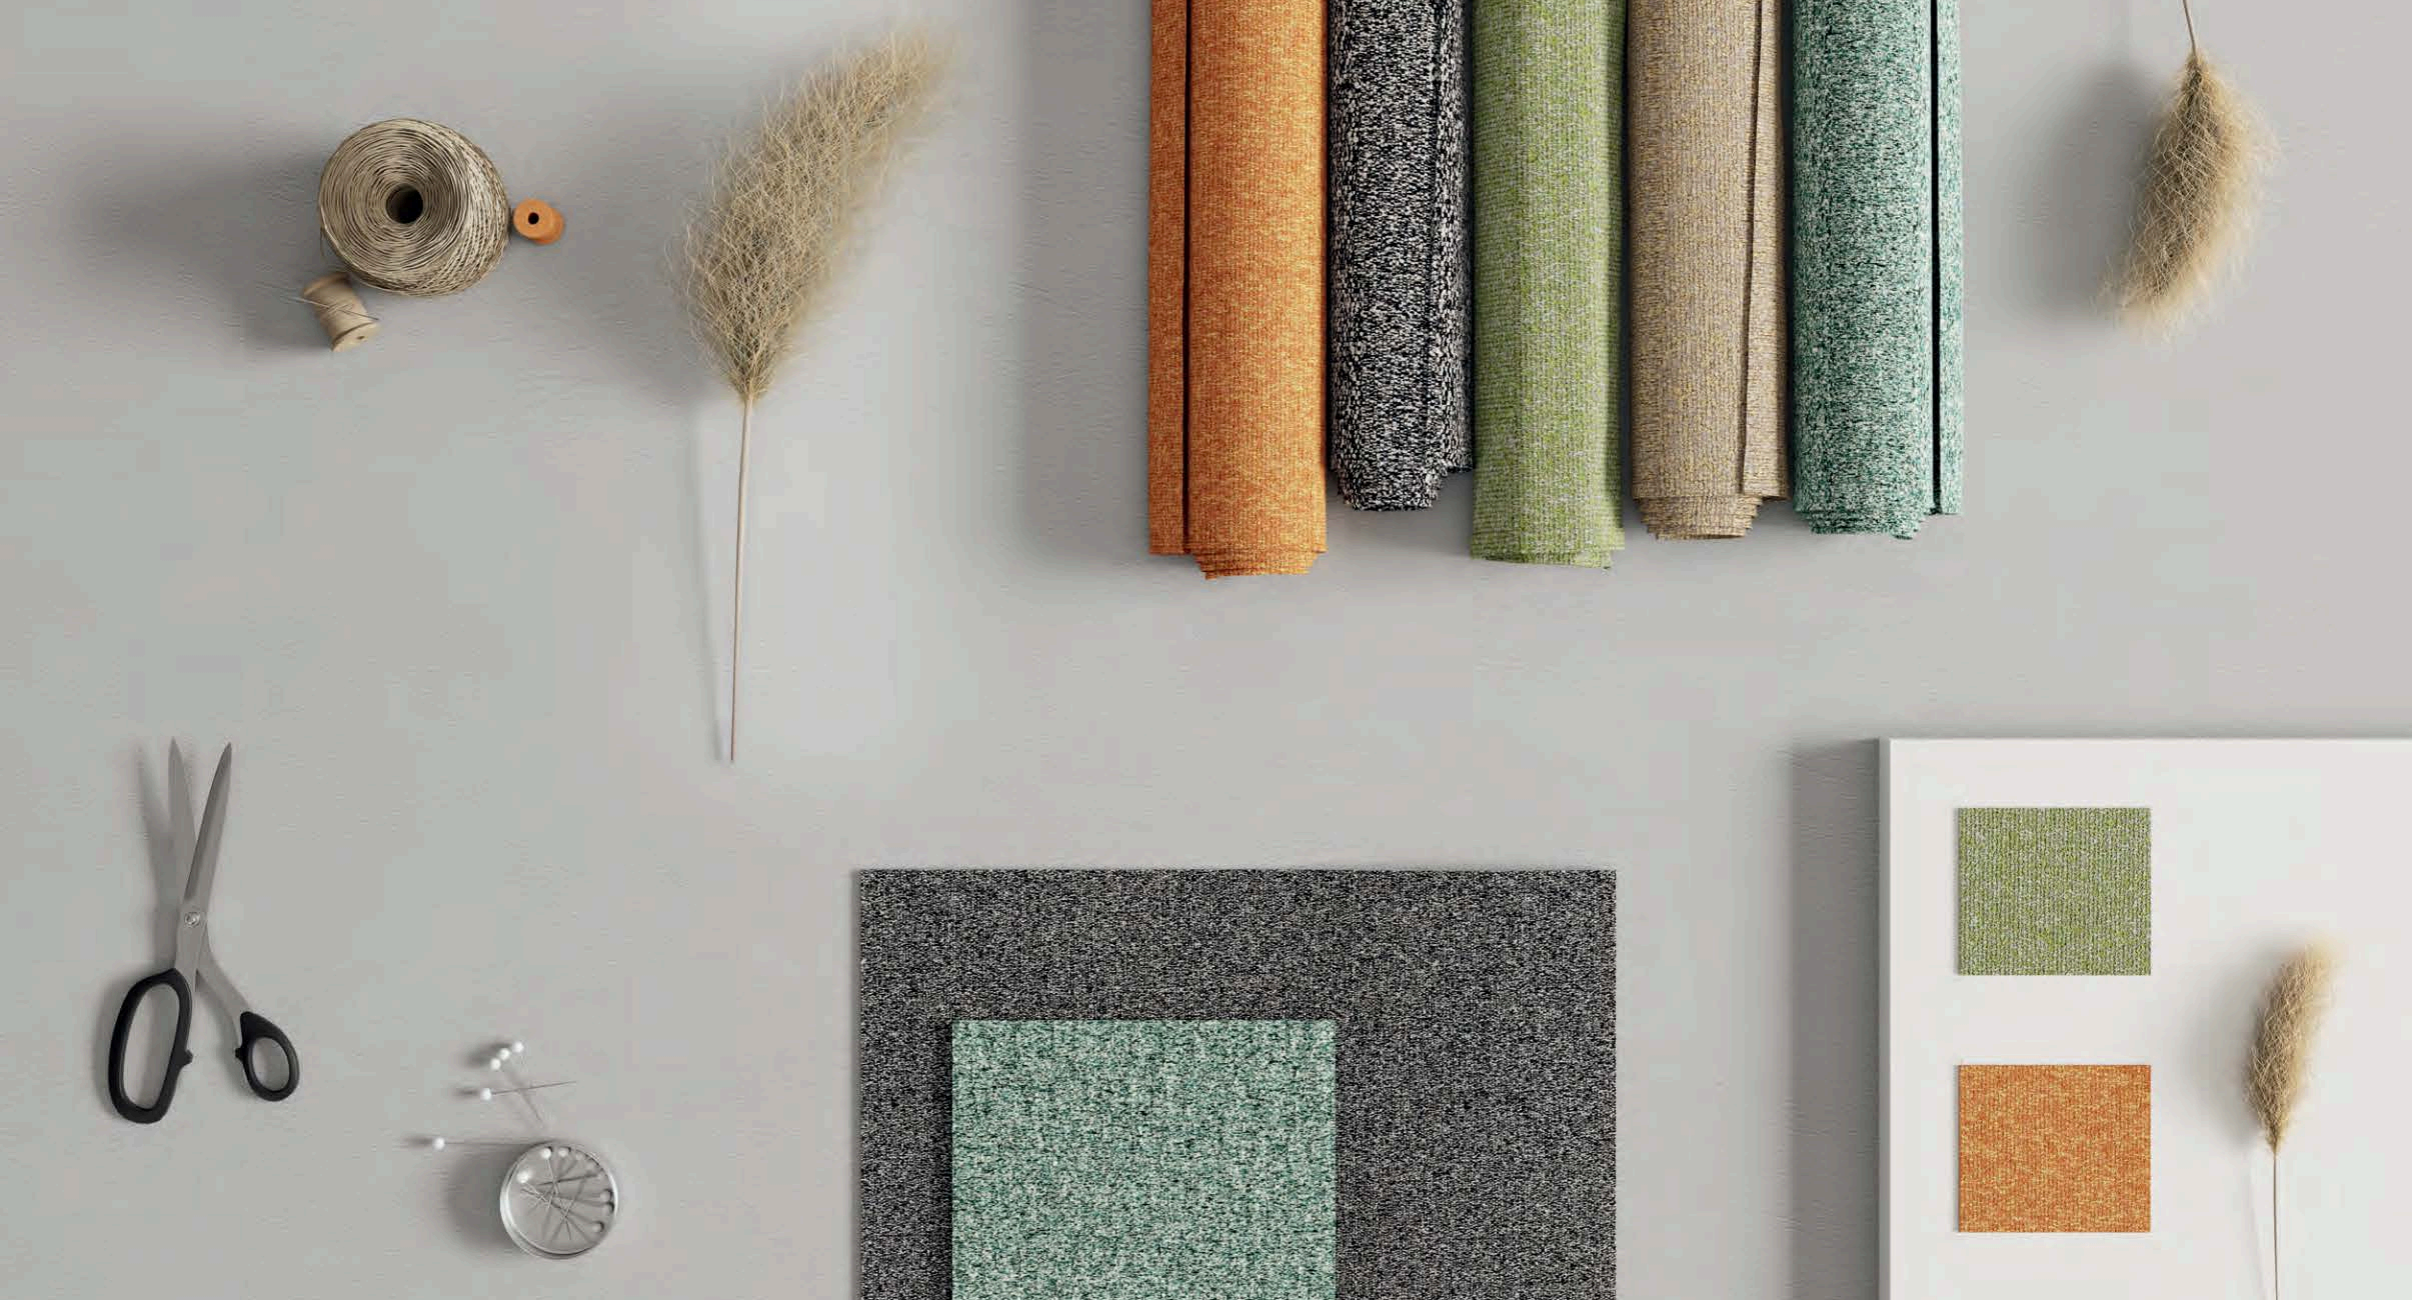

LANCY

kano

800BAFCO
www.bafo.com

بافكو
BAFCO

بافكو
BAFCO

Steady support from solid strength.

Built-in USB ports eliminate charging hassles – charge instantly as you sit.

*Beyond right angles
Unbound by arcs*

Deconstruct spatial aesthetics, reshape modular art forms, and make office work an improvisation of geometric art.

Sunset Fabric Options

Subtle support for body and mind, colors harmonize with your space.

MR01
Khaki Beige

MR02
Sunkist Orange

MR03
Marigold Orange

MR04
Matcha Green

MR05
Horizon Grey

MR06
Dark Forest