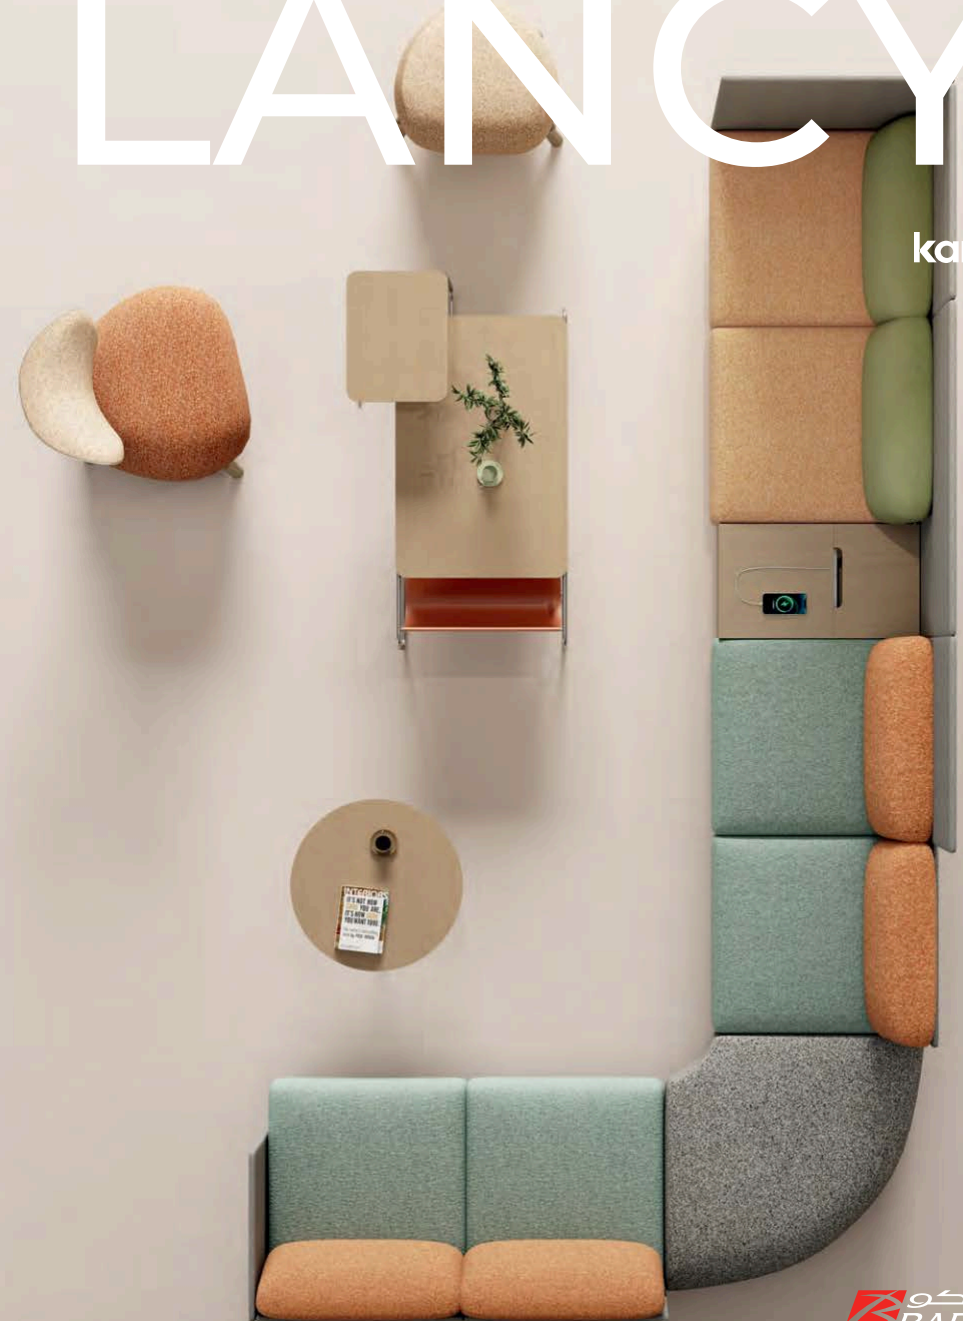

LANCY

kano

800BAFCO
www.bafo.com

بافكو
BAFCO

بافكو
BAFCO

Steady support from solid strength.

Built-in USB ports eliminate charging hassles – charge instantly as you sit.

*Beyond right angles
Unbound by arcs*

Deconstruct spatial aesthetics, reshape modular art forms, and make office work an improvisation of geometric art.

Sunset Fabric Options

Subtle support for body and mind, colors harmonize with your space.

MR01
Khaki Beige

MR02
Sunkist Orange

MR03
Marigold Orange

MR04
Matcha Green

MR05
Horizon Grey

MR06
Dark Forest