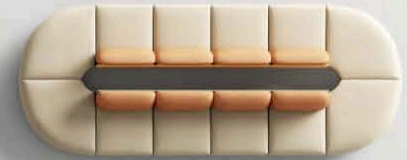

LANCY

kano

800BAFCO
www.bafo.com

بافكو
BAFCO

بافكو
BAFCO

Steady support from solid strength.

Built-in USB ports eliminate charging hassles – charge instantly as you sit.

*Beyond right angles
Unbound by arcs*

Deconstruct spatial aesthetics, reshape modular art forms, and make office work an improvisation of geometric art.

Sunset Fabric Options

Subtle support for body and mind, colors harmonize with your space.