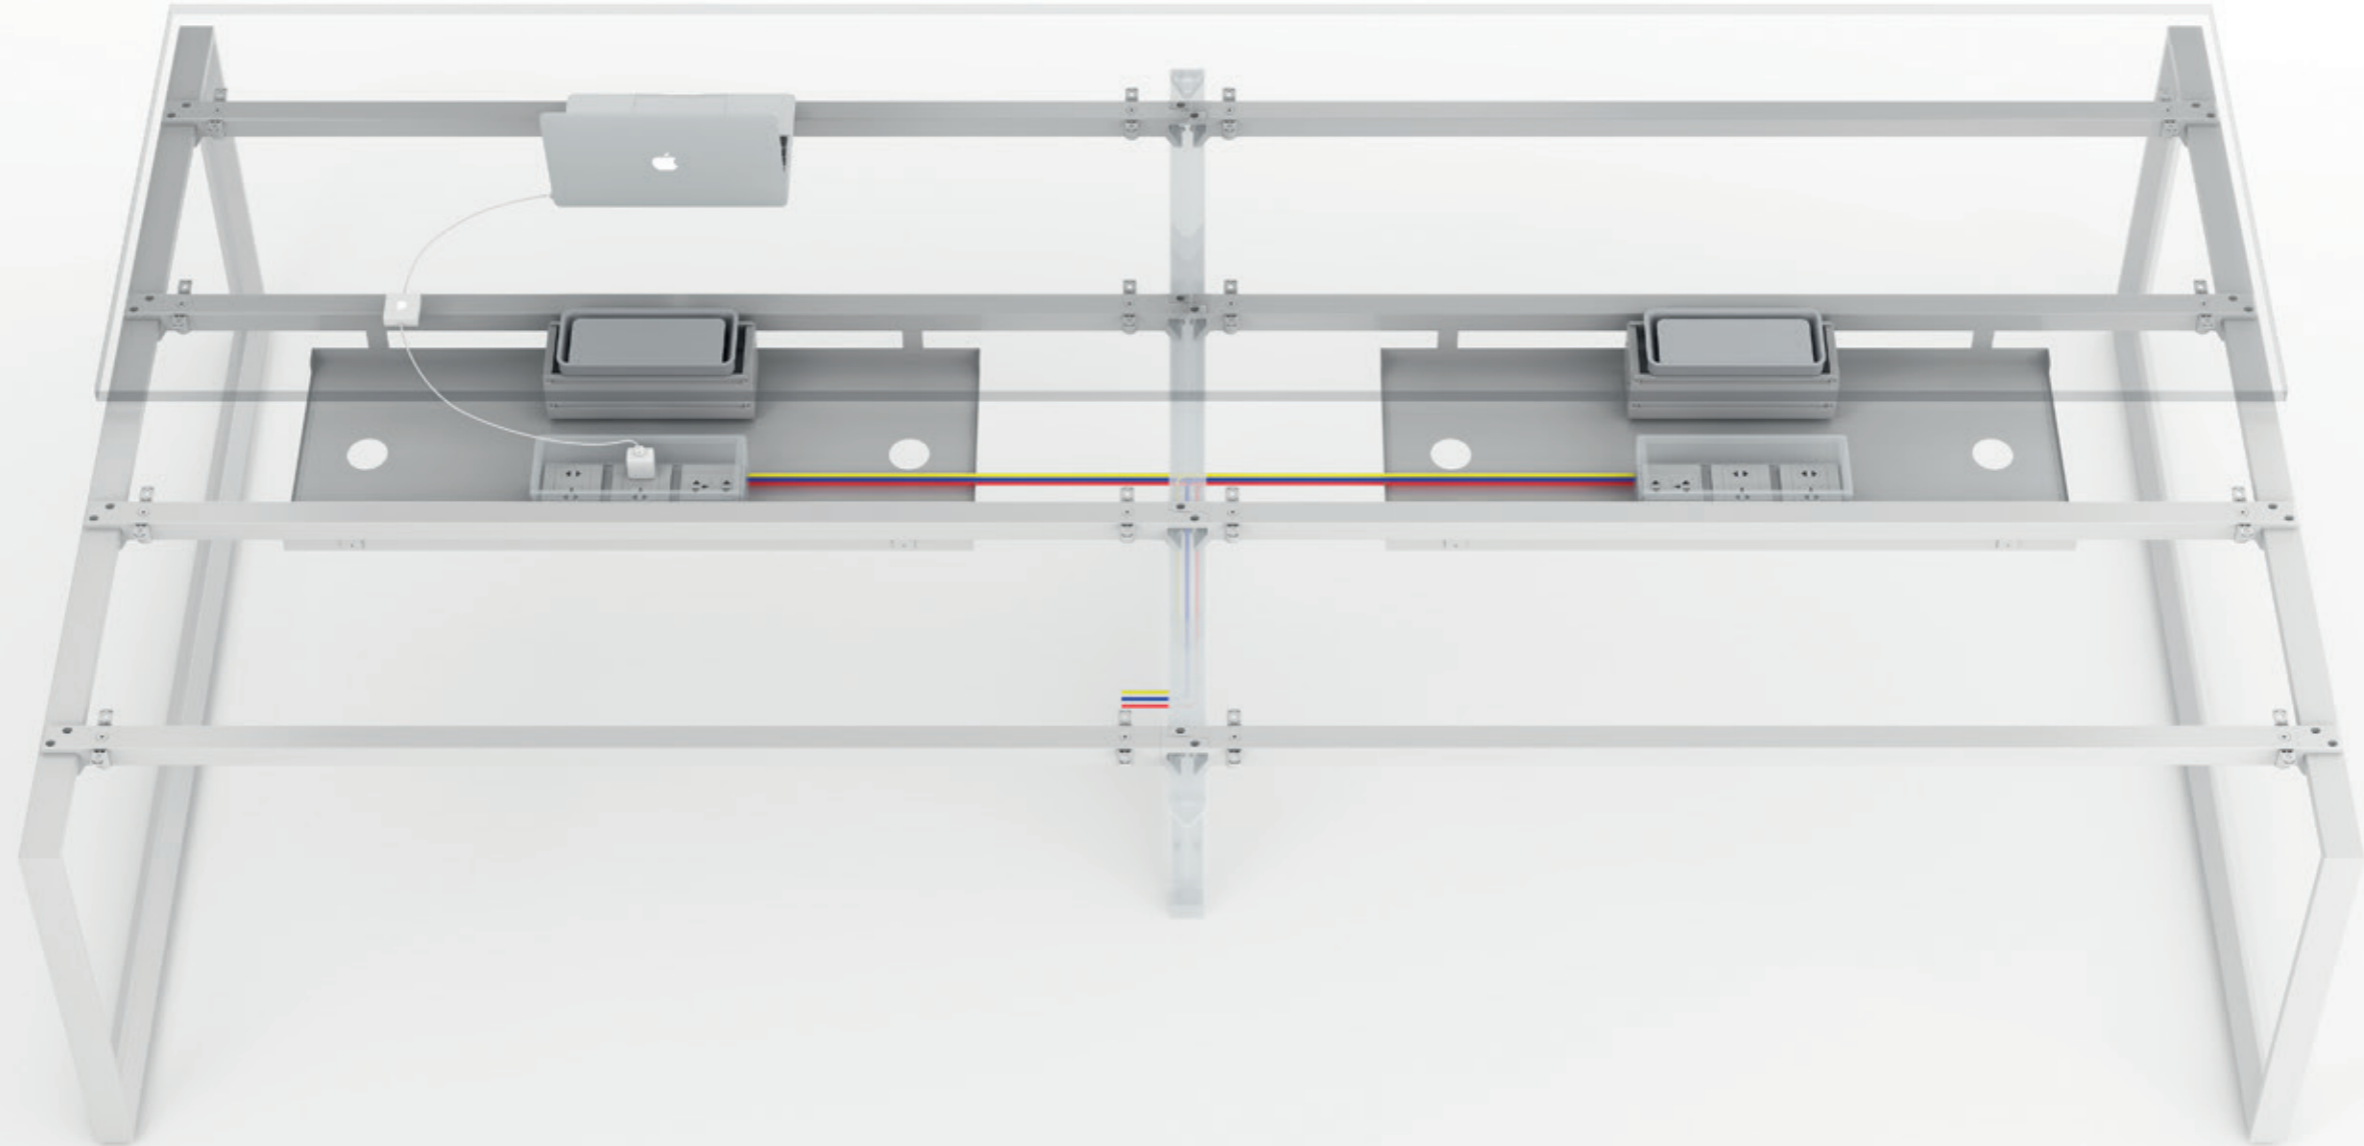

PREMIUM PLANNING AND MUTIPLE FUNCTION

A good design can create high work efficiency. CADI is a minimalism advocator. In the meantime, He does not neglect the importance of functions and wire management.