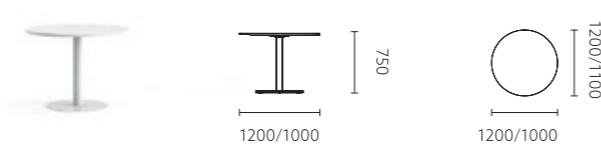

FKD74.10/FKD74.12
D1000x750/D1200x750