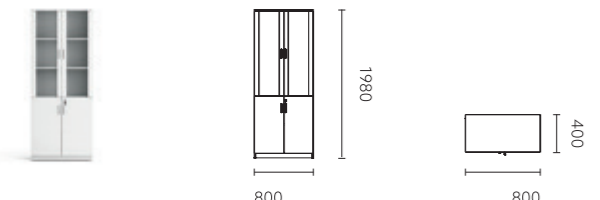

## Cadi Product List

**FKD73X.16MJ**  
1600x1200x750

**FKD32.04**  
402x470x585

**FKD90.08**  
800x400x1980

**FKD33.04**  
402x470x585

**FKD90.08**  
800x400x1980

**FKD01.12**  
1200x600x420

**FKD91.08**  
800x400x1980